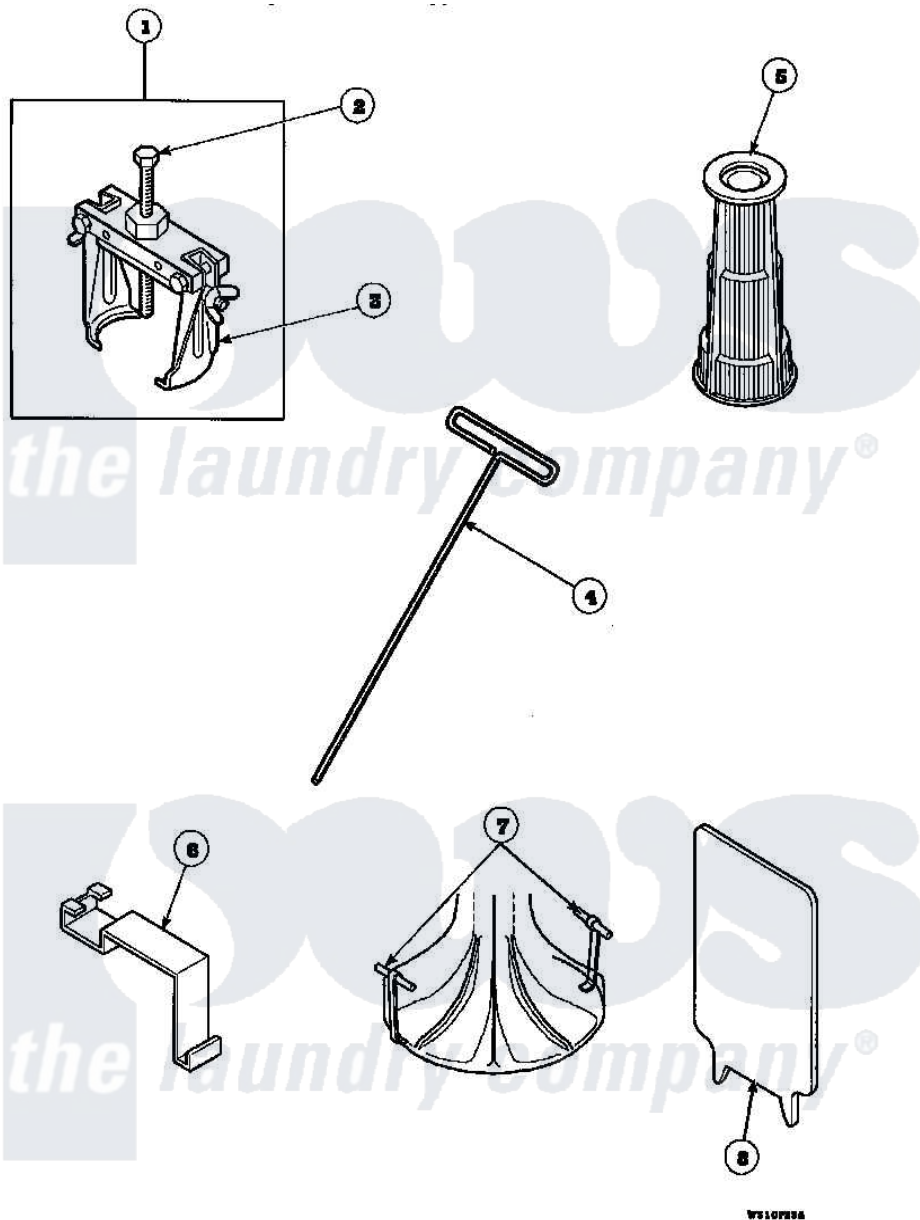

Amana LW8363W2 (BOM: PLW8363W2 B) 18 - SPECIAL TOOLS

Amana Residential Amana LW8363W2 (BOM: PLW8363W2 B) Washer Parts Parts Diagram 18 - SPECIAL TOOLS

[Click on the part number to view part](#)

Item	Original Part Number	Replaced By	Status	Part Description
1	294P4			Bell Tool
2	294P4B			Drive Bell Bolt
3	294P4A			Jaw, Drive Bell Tool
4	291P4		Not Available	WRENCH, T - ALLEN
5	293P4			Seal Tool
6	273P4			Tub Cover Gasket Tool
7	254P4P			Agitator Hooks
8	272P4			Tool, Lid Switch Instal
NI	555P3	725P3		Kit