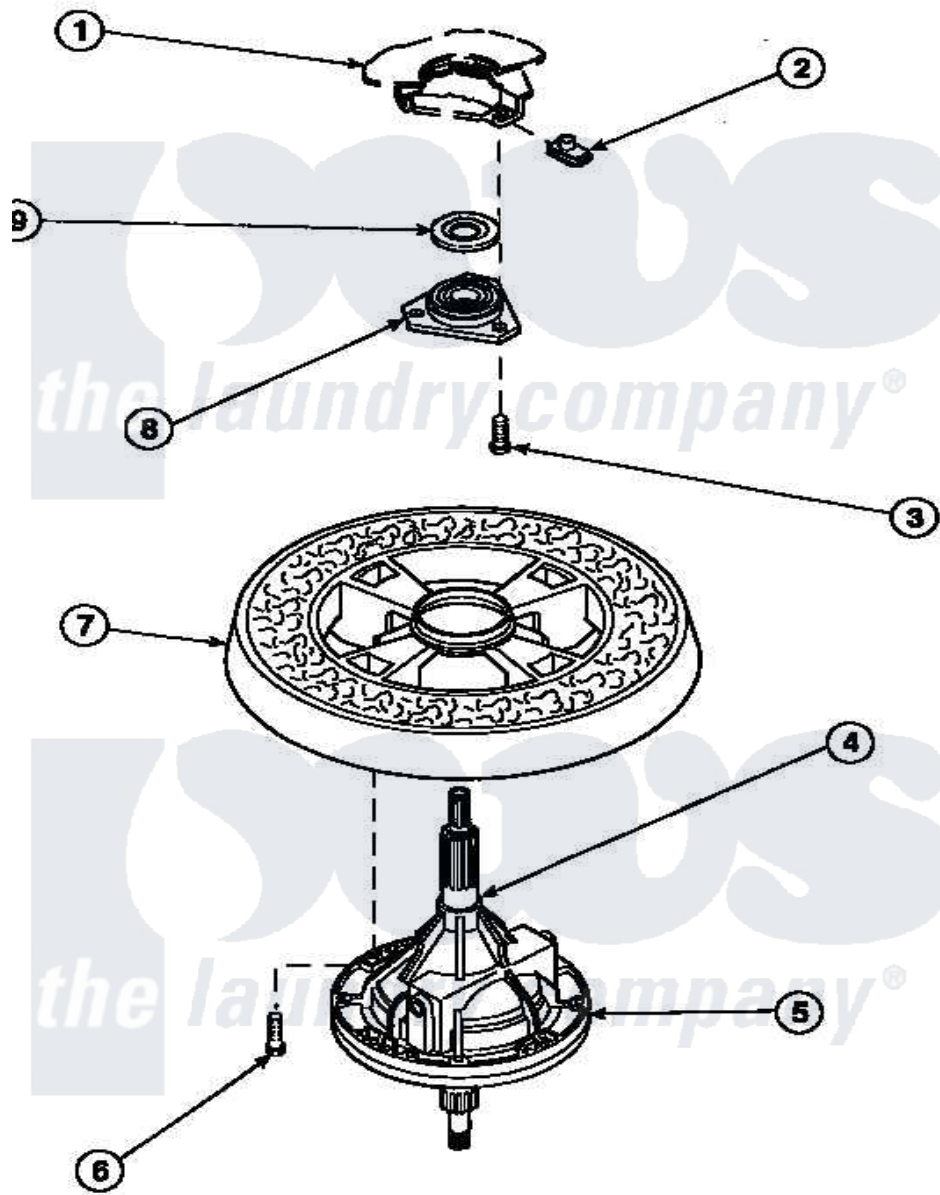

Amana LW8363W2 (BOM: PLW8363W2 B) 20 - TRANSMISSION ASSY AND BALANCE RING

Amana Residential Amana LW8363W2 (BOM: PLW8363W2 B) Washer Parts Parts Diagram 20 - TRANSMISSION ASSY AND BALANCE RING
 Click on the part number to view part

Item	Original Part Number	Replaced By	Status	Part Description
1	34438P			Assembly, Outer Tub
2	27222			Nut, Retainer 5/16-18
3	36991	3400500		Bolt, 3405245 5/16-18 X 3/4
4	27604P			Never-Seeze 1 Oz Tube
5	34526P			Assembly, Transmission
6	37047		Not Available	SCREW, CAP
7	34731		Not Available	ASSY,BALANCE RING-COMPL
8	27182	40004201P		Main Bearing Assembly
9	27187			Flinger