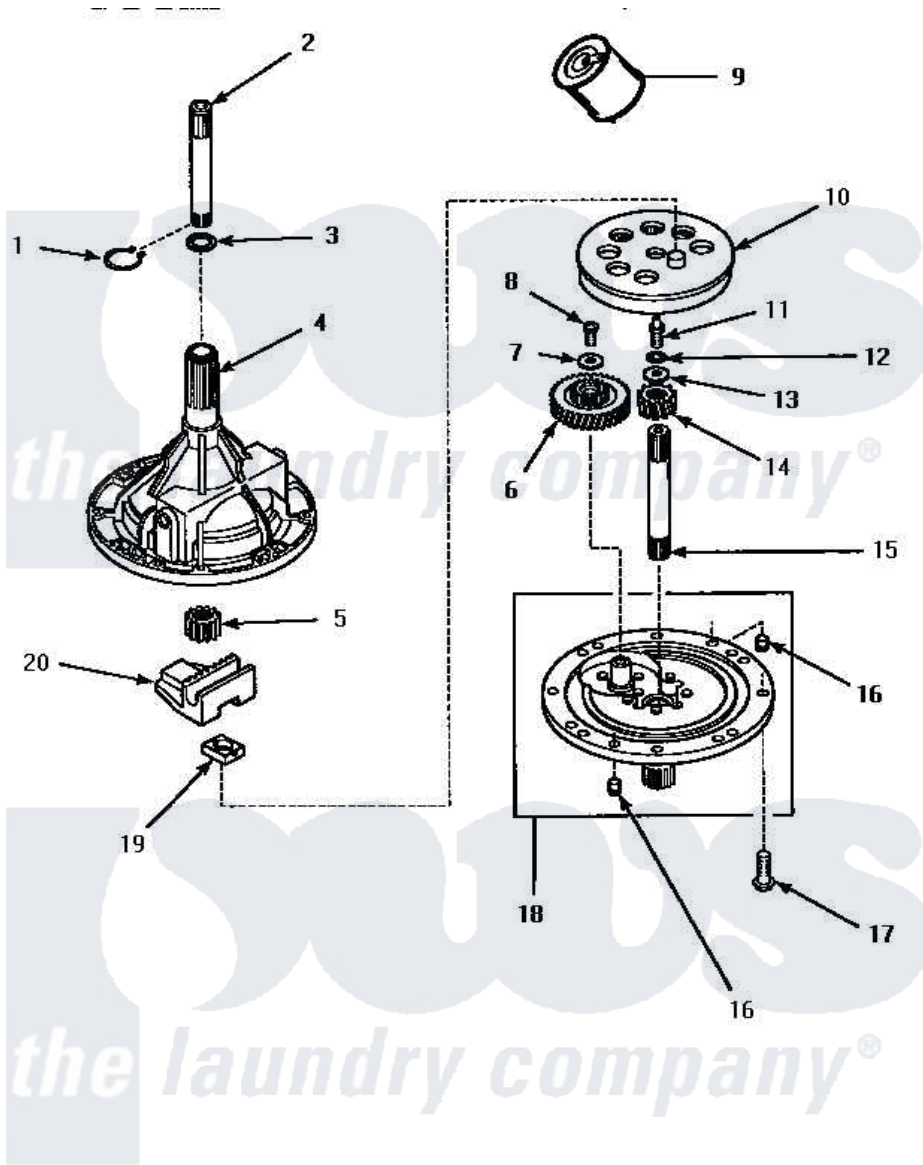

Amana LW8403W (BOM: P1163305W W) 01 - 34526 TRANSMISSION ASSY

34526 TRANSMISSION ASSEMBLY

Amana [Residential Amana LW8403W \(BOM: P1163305W W\) Washer Parts](#) Parts Diagram 01 - 34526 TRANSMISSION ASSY

[Click on the part number to view part](#)

Item	Original Part Number	Replaced By	Status	Part Description
1	27197			Ring, Retaining
2	Y36570			Shaft, Output
3	35092			Washer, 3628id X 1.00 X .056
4	33223		Not Available	ASSY,TRANSMISSION CASE
5	27003			Pinion, Agitator
6	29161			Gear, Reduction
7	29260		Not Available	WASHER
8	29273			Screw, 1/4-20 X 3/8
9	27243P			Oil, CW Transmission F-
10	26577			Assembly, Gear And Stud
11	27030		Not Available	SCREW,1/4-20 SPECIAL
12	21456			Lockwasher, 1/4 Intshkp
13	26509	40041501		Washer
14	Y29160			Pinion, Drive
15	34853			Shaft, Input
16	27172			Pin, Dowel

17	32814		Not Available	SCREW, 1/4-20X7/8 SERRA
18	34854	38290		Assembly, Cover
19	26493			Slide
20	Y31526			Rack
NI	28434P		Not Available	LOCTITE