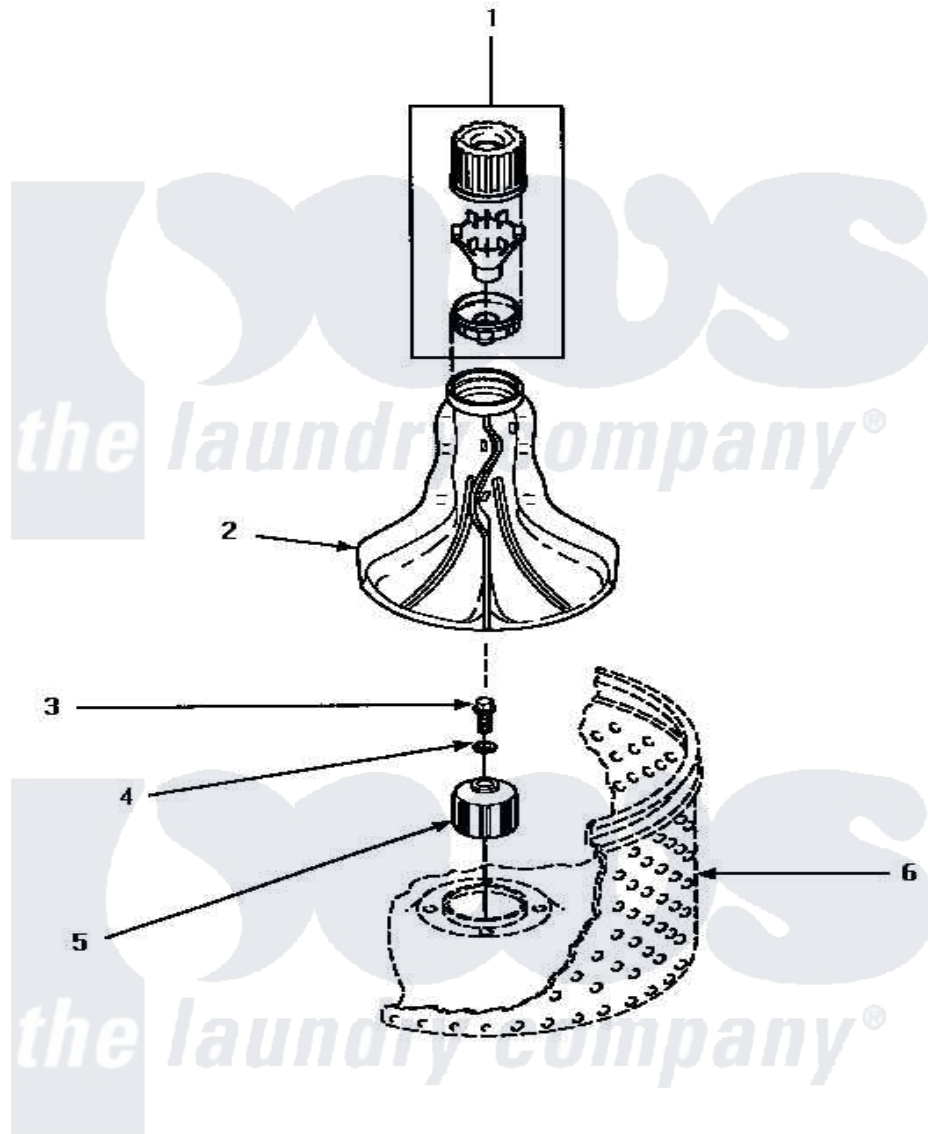

Amana LW8403W (BOM: P1163305W W) 02 - AGITATOR & DRIVE BELL

**AGITATOR AND DRIVE BELL**

Amana [Residential Amana LW8403W \(BOM: P1163305W W\) Washer Parts](#) Parts Diagram 02 - AGITATOR & DRIVE BELL

[Click on the part number to view part](#)

Item	Original Part Number	Replaced By	Status	Part Description
1	34155	<a href="#">40002101W</a>		Assembly, Fabric Softner
2	33174	<a href="#">40000501W</a>		Agitator, Flex Vane
3	34288	<a href="#">40065102</a>		Screw, Shoulder 1/4
4	<a href="#">36472</a>			O-Ring
5	34504P	<a href="#">R9900189</a>		Kit, Drive Bell And Seal
6	Y00000000		Not Available	SEE NOTE WASHTUB