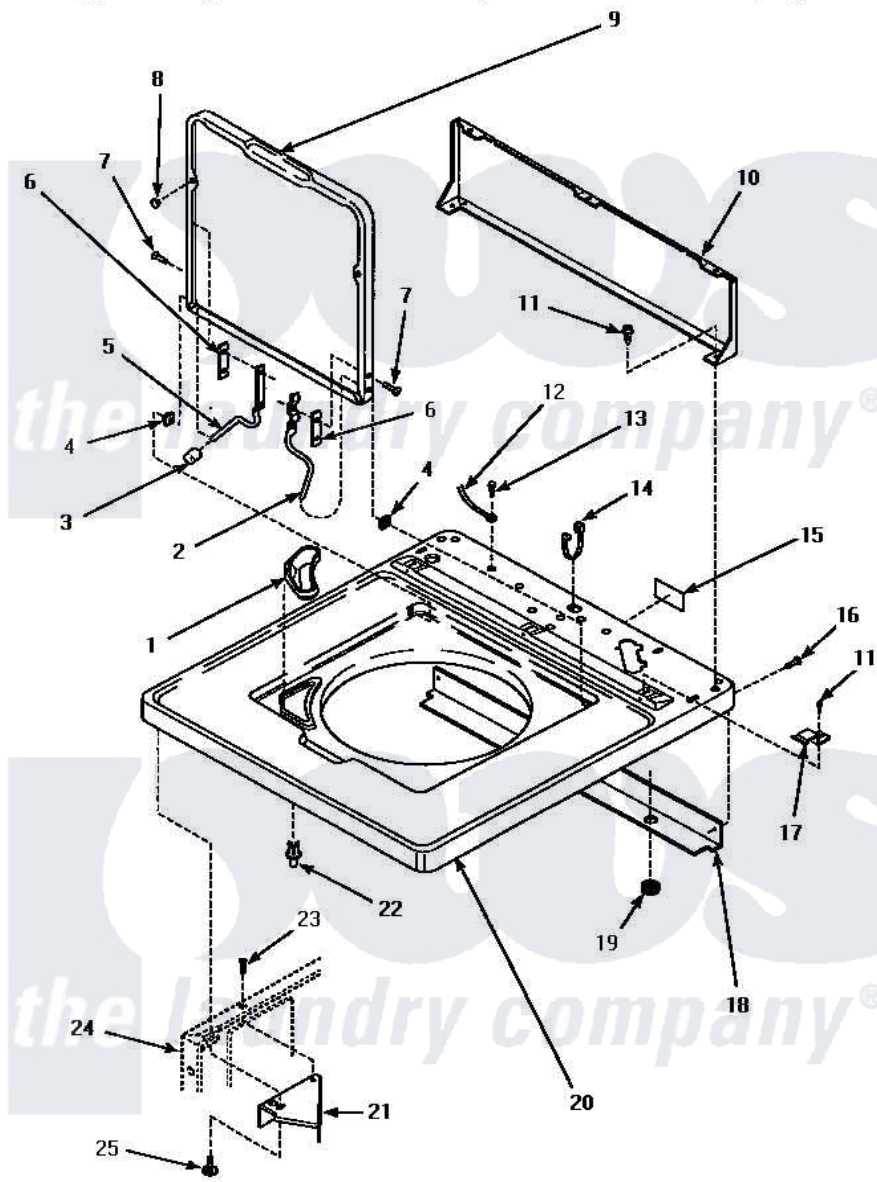

Amana LW8403W (BOM: P1163305W W) 04 - CAB TOP/LOADING DR & CTRL HOOD REAR PAN

CABINET TOP, LOADING DOOR AND CONTROL HOOD REAR PANEL

Amana Residential Amana LW8403W (BOM: P1163305W W) Washer Parts Parts Diagram 04 - CAB TOP/LOADING DR & CTRL HOOD REAR PAN

[Click on the part number to view part](#)

Item	Original Part Number	Replaced By	Status	Part Description
1	34776		Not Available	DISPENSER,BLEACH
2	36437			Hinge, Lid R
3	35112		Not Available	BUMPER,HINGE-STOP
4	33446	40008201		Bushing, Hinge
5	36438			Hinge, Lid Left
6	34338			Gasket, Hinge
7	34337	W10119828		Screw, Lid Hinge Mounting
8	21685	40038001		Bumper
9	33541WP			Lid, W/Instructions
"	33541LP			Lid, W/Instructions
"	33541HP		Not Available	LID,W/INSTRUCTIONS
10	34903		Not Available	PANEL, BACK HOOD (USE 37782)
11	23962	W10116760		Screw
12	XXXXXXXXXX		Not Available	SEE NOTE GROUND WIRE,

12	10000000	Not Available	GREEN
13	52909		Screw, 10B-16 X 1/2 HeX
14	21903	211881	Grommet, Cord Part Not Used-Gas Models Only
15	24903	Not Available	STICKER,DISCONNECT POW
16	27196	27001200	Screw
17	35887	40063901	Clip, Hold Down
18	34228		Shield, Top
19	80262	Not Available	GROMMET
20	34902WP	Not Available	ASSY, TOP-AMANA
"	34902LP		Assembly, Top-Amana
"	34902HP	Not Available	ASSY, TOP-DOMESTIC W/BLEACH
21	36034		Bracket, Director-Module
22	56534		Barrel, Support
23	36035	Not Available	SCREW, 8-18X3/8 PHIL FLT HD
24	Y00000000	Not Available	SEE NOTE CABINET
25	Y31644	27001200	Screw