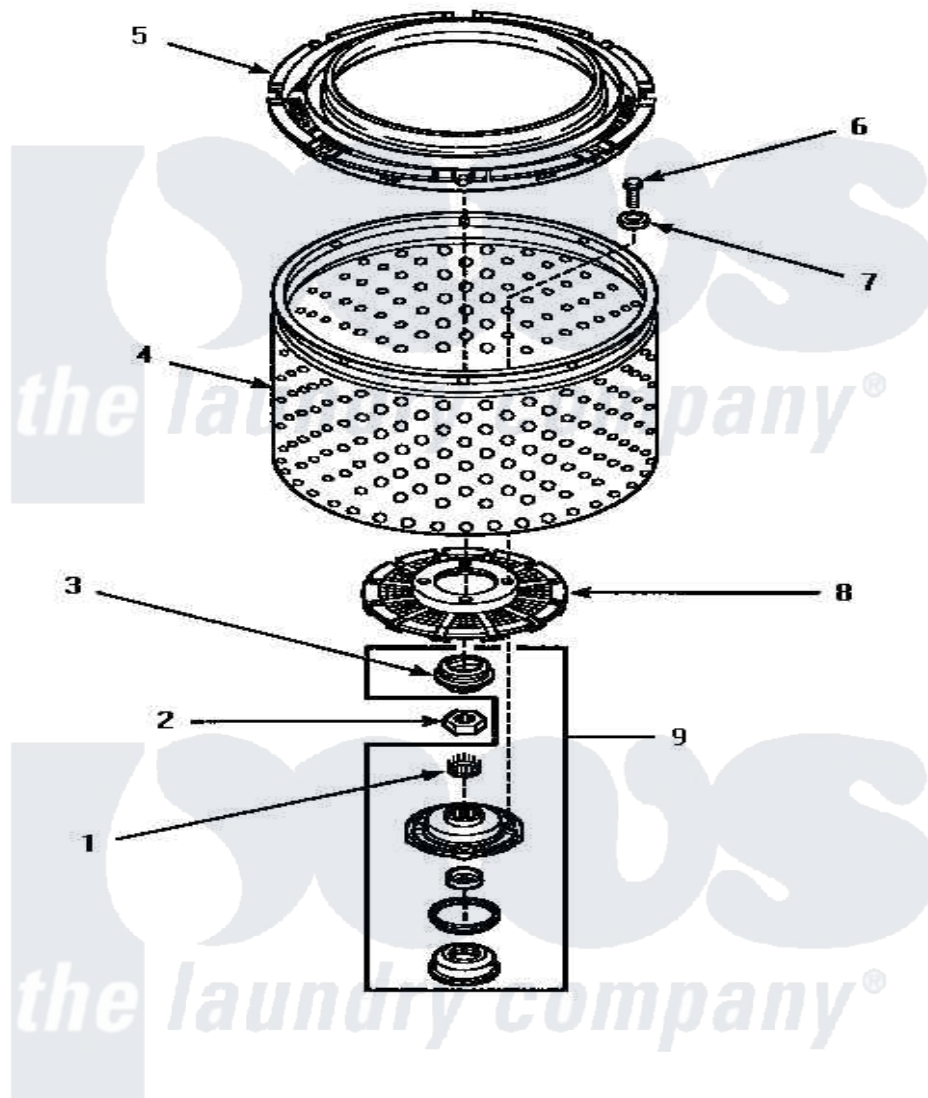

**Amana LW8403W (BOM: P1163305W W) 05 - CLOTHES  
GUARD/WASHTUB/LINT FILTER & HUB**

**CLOTHES GUARD, WASHTUB, LINT FILTER AND HUB**

Amana [Residential Amana LW8403W \(BOM: P1163305W W\) Washer Parts](#) Parts Diagram 05 - CLOTHES  
GUARD/WASHTUB/LINT FILTER & HUB  
[Click on the part number to view part](#)

Item	Original Part Number	Replaced By	Status	Part Description
1	29728	<a href="#">40008301</a>		Insert, Spline
2	Y29220	<a href="#">40016301</a>		Nut, Lock
3	34184	<a href="#">R9900189</a>		Kit, Drive Bell And Seal
4	33501P	<a href="#">R9900144</a>		Kit- Wash
5	<a href="#">35035</a>			Guard, Clothes
6	27202	<a href="#">W10116787</a>		Screw
7	<a href="#">28094</a>			Gasket
8	32998	<a href="#">39371</a>		Filter Lin
9	495P3	<a href="#">R9900552</a>		Hub And Seal