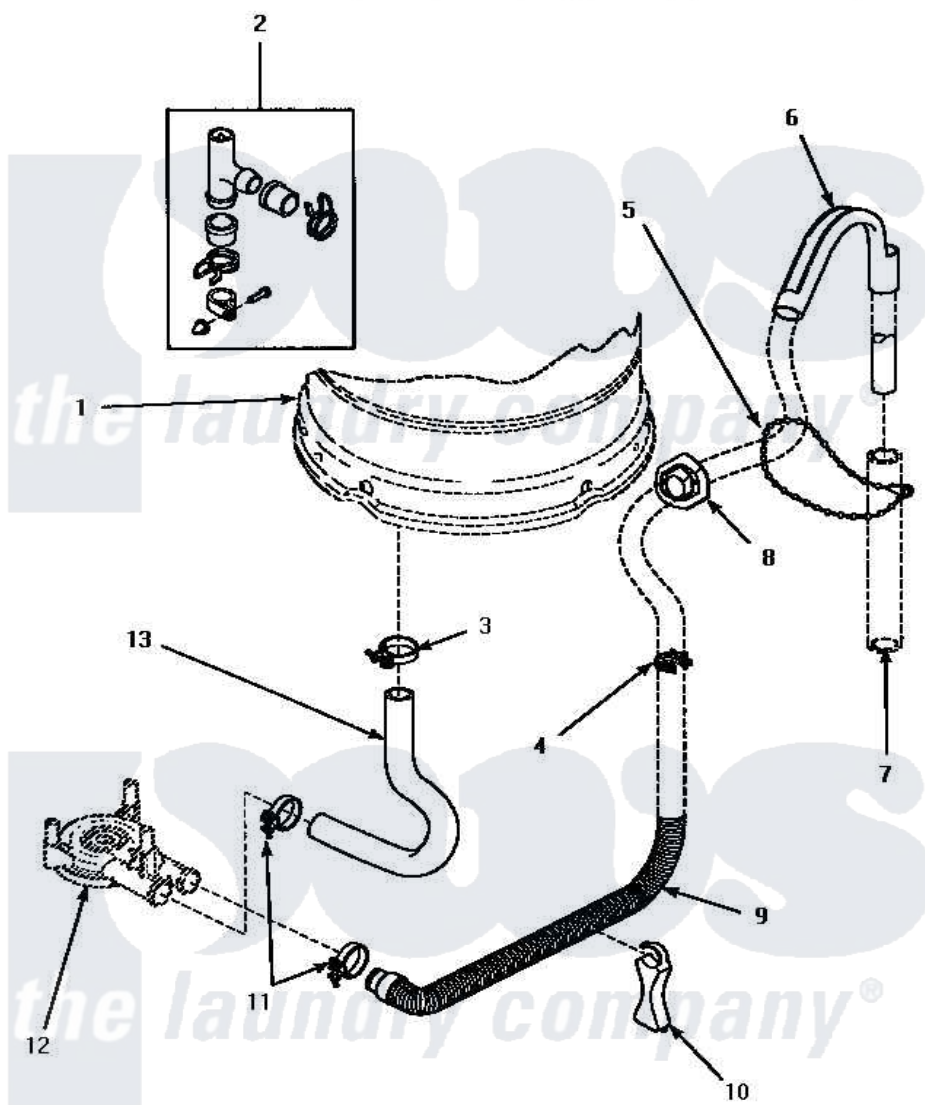

Amana LW8403W (BOM: P1163305W W) 06 - DRAIN HOSE & SIPHON BREAK

DRAIN HOSE AND SIPHON BREAK

Amana Residential Amana LW8403W (BOM: P1163305W W) Washer Parts Parts Diagram 06 - DRAIN HOSE & SIPHON BREAK

Click on the part number to view part

Item	Original Part Number	Replaced By	Status	Part Description
1	Y00000000		Not Available	SEE NOTE OUTER TUB
2	562P3	76660		Break-Sphn
3	35384	285655		Clamp, Hose
4	36014			Clip, Retainer-Hose
5	33489	8539404		Tie-Wire
6	33615	22003814		Retainer, Drain Hose
7	Y00000000		Not Available	SEE NOTE STANDPIPE
8	32219			Relief, Strain
9	34502	40053901		Hose, Drain
10	35487			Support, Hose
11	35384	285655		Clamp, Hose
12	Y00000000		Not Available	SEE NOTE PUMP ASSEMBLY
13	35753			Hose, Tub To Pump-Ddp
NI	406P3	451P3		Kit Drain Extension