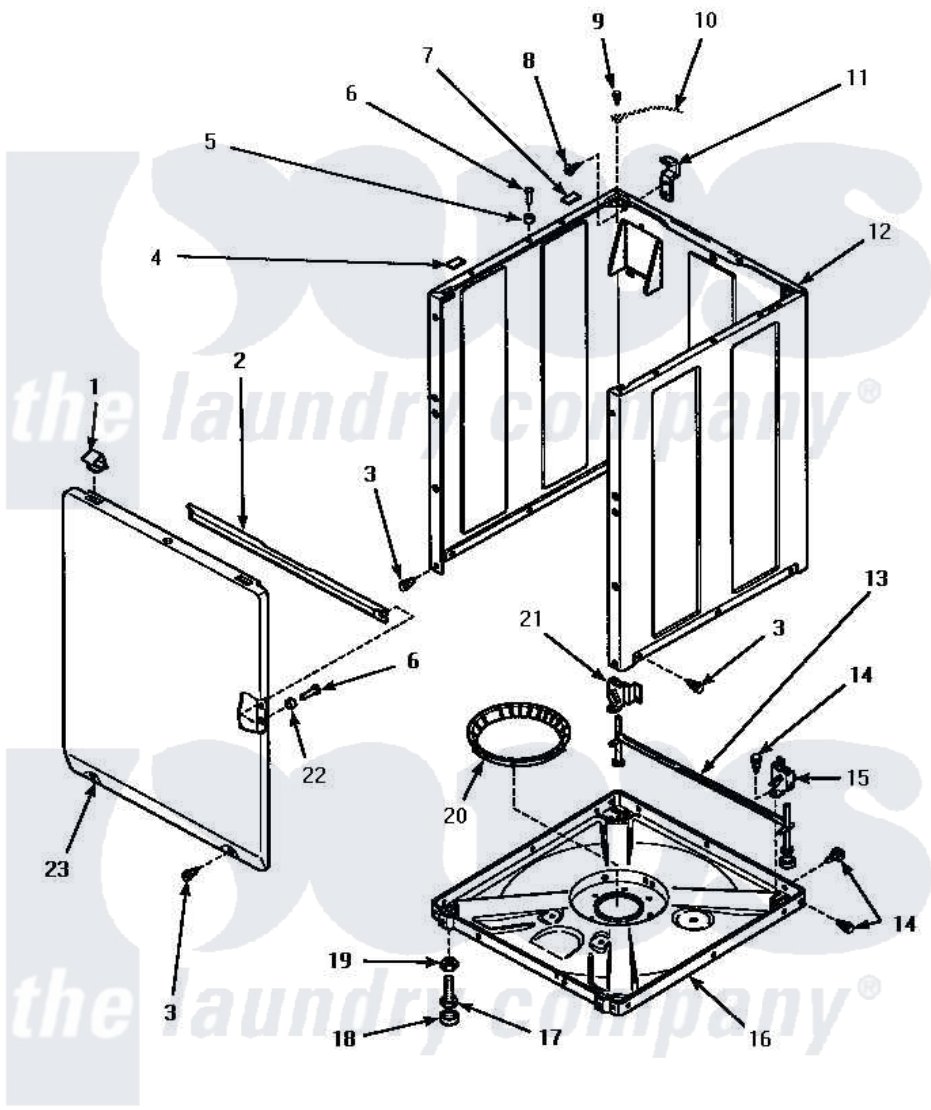

Amana LW8403W (BOM: P1163305W W) 07 - FRONT PANEL, BASE & CABINET ASSY

FRONT PANEL, BASE AND CABINET ASSEMBLY

Amana Residential Amana LW8403W (BOM: P1163305W W) Washer Parts Parts Diagram 07 - FRONT PANEL, BASE & CABINET ASSY

Click on the part number to view part

Item	Original Part Number	Replaced By	Status	Part Description
1	35865			Clip, Hold-Down Front Panel
2	Y35097		Not Available	BRACE, FRT PNL
3	27196	27001200		Screw
4	Y56128			Pad, Bumper
5	56079	505187		Locator, Panel
6	32671	Y014874		Screw, Idler Arm And Sleeve
7	36226			Pad, Bumper .25
8	34499		Not Available	SCREW, No.10B X 1/4 TAP IN HX
9	56392		Not Available	SCREW,8-18 X 3/8 TAPPI
10	Y00000000		Not Available	SEE NOTE GROUND WIRE, GREEN
11	Y27103			Hinge, Hold-Down Lug
12	34475WP	38612WP		Kit-Service
"	34475LP	38612LP		Kit Service Cabinet

"	34475HP		Not Available	KIT,SERVICE CABINET
13	34443			Assembly, Leg And Stabilier
14	35148		Not Available	SCREW,1/4-14 X 3/8 HX HD
15	36036		Not Available	BRACKET,SLL-RIGHT
16	34434P			Assembly Nut/Leg Base
17	Y34319	22003428		Leg, Adjustable
18	34318	40016001		Foot, Rubber
19	Y21899	40038101		Nut, Leg
20	36108		Not Available	SNUBBER PAD & ISOLATOR
21	36037			Bracket, Sll-Left
22	28102			Locator, Panel
23	34656WP			Assembly, Front Panel
"	34656HP		Not Available	ASSY,FRONT PANEL
"	34656LP			Assembly, Front Panel