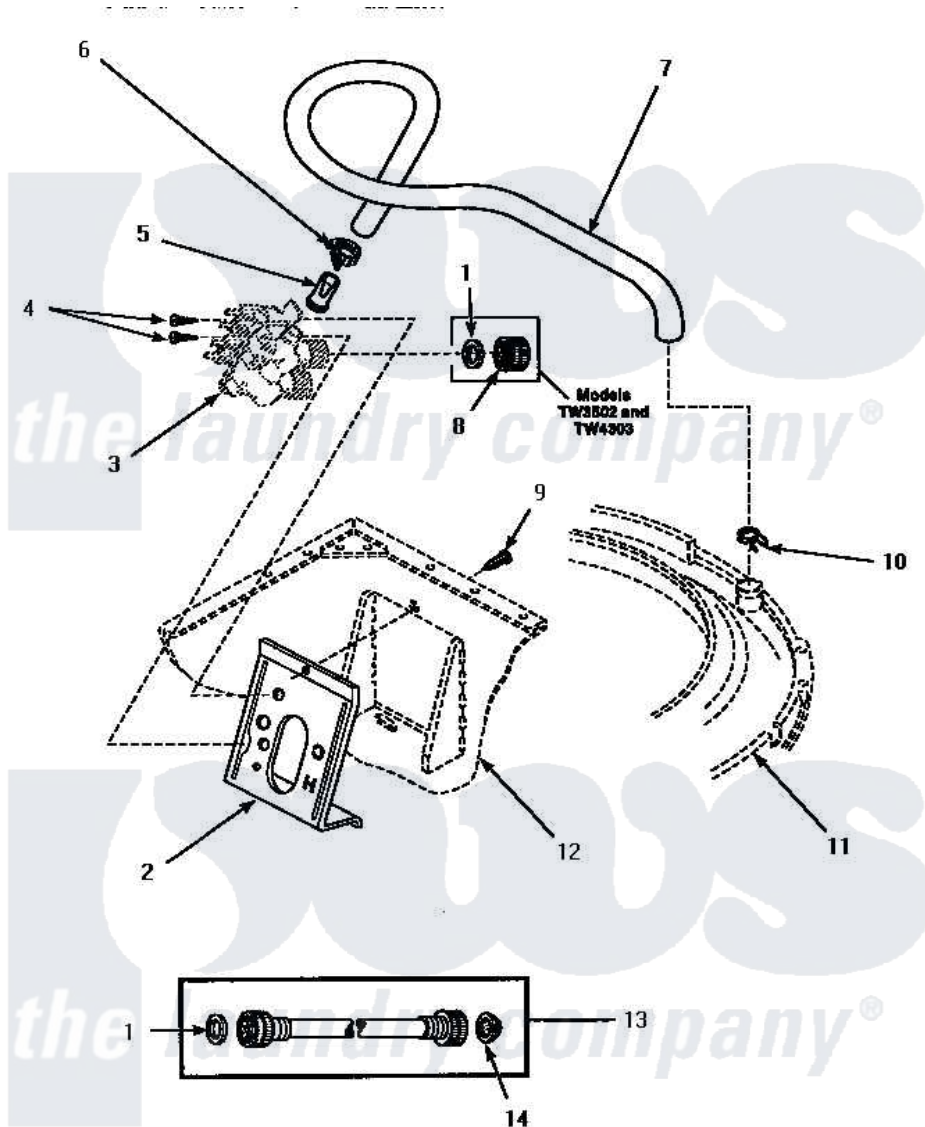

Amana LW8403W (BOM: P1163305W W) 09 - INLET/FILL HOSE & MIXING VLV MTG BRKT

INLET HOSE, FILL HOSE AND MIXING VALVE MOUNTING BRACKET

Amana [Residential Amana LW8403W \(BOM: P1163305W W\) Washer Parts](#) Parts Diagram 09 - INLET/FILL HOSE & MIXING VLV MTG BRKT

[Click on the part number to view part](#)

Item	Original Part Number	Replaced By	Status	Part Description
1	20290	Y013783		Washer, Inlet Hose
2	34972	39407		Bracket, Valve
3	Y00000000		Not Available	SEE NOTE MIXING VALVE ASSEMBLY
4	56392		Not Available	SCREW,8-18 X 3/8 TAPPI
5	34500	22001900		Preventer, Back Flow
6	27643	596669		Clamp, Manifold
7	35874	38155		Hose, Mix Valve To TU
8	24145			Cap
9	33562	27001200		Screw
10	29210			Hose Clamp
11	Y00000000		Not Available	SEE NOTE OUTER TUB COVER
12	Y00000000		Not Available	SEE NOTE CABINET
13	28330P	202860		Inlet Hose Assembly