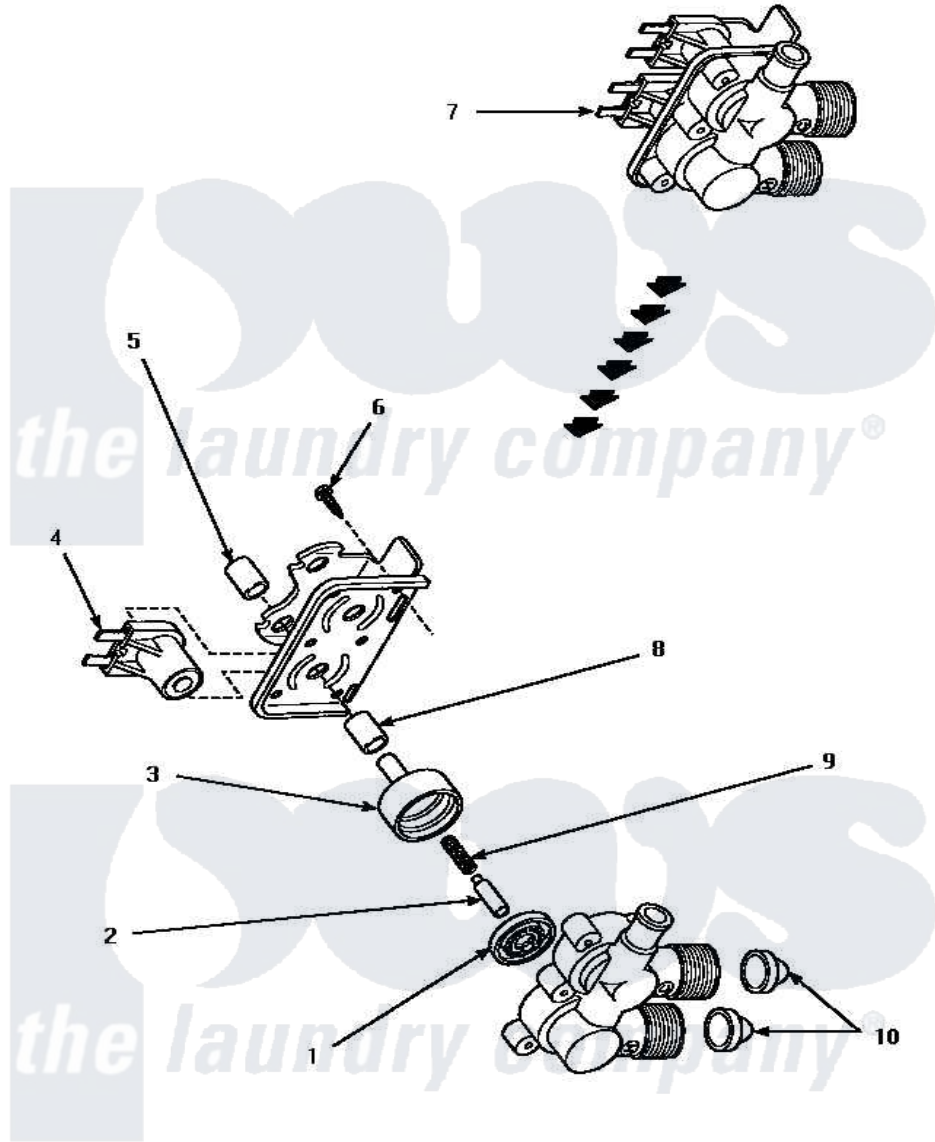

Amana LW8403W (BOM: P1163305W W) 10 - MIXING VALVE ASSY

MIXING VALVE ASSEMBLY

Amana Residential Amana LW8403W (BOM: P1163305W W) Washer Parts Parts Diagram 10 - MIXING VALVE ASSY

Click on the part number to view part

Item	Original Part Number	Replaced By	Status	Part Description
1	24134		Not Available	DIAPHRAGM
2	24132		Not Available	ARMATURE
3	24130			Guide, Armature
4	33930A	33930		Valve, Mixing
5	24128		Not Available	SLEEVE, LONG
6	25817C		Not Available	SCREW
7	34963	34963P		Valve Mixing Package
8	24129		Not Available	SLEEVE, SHORT
9	23224E		Not Available	SPRING
10	24122	22002960		Strainer, Washer Inlet