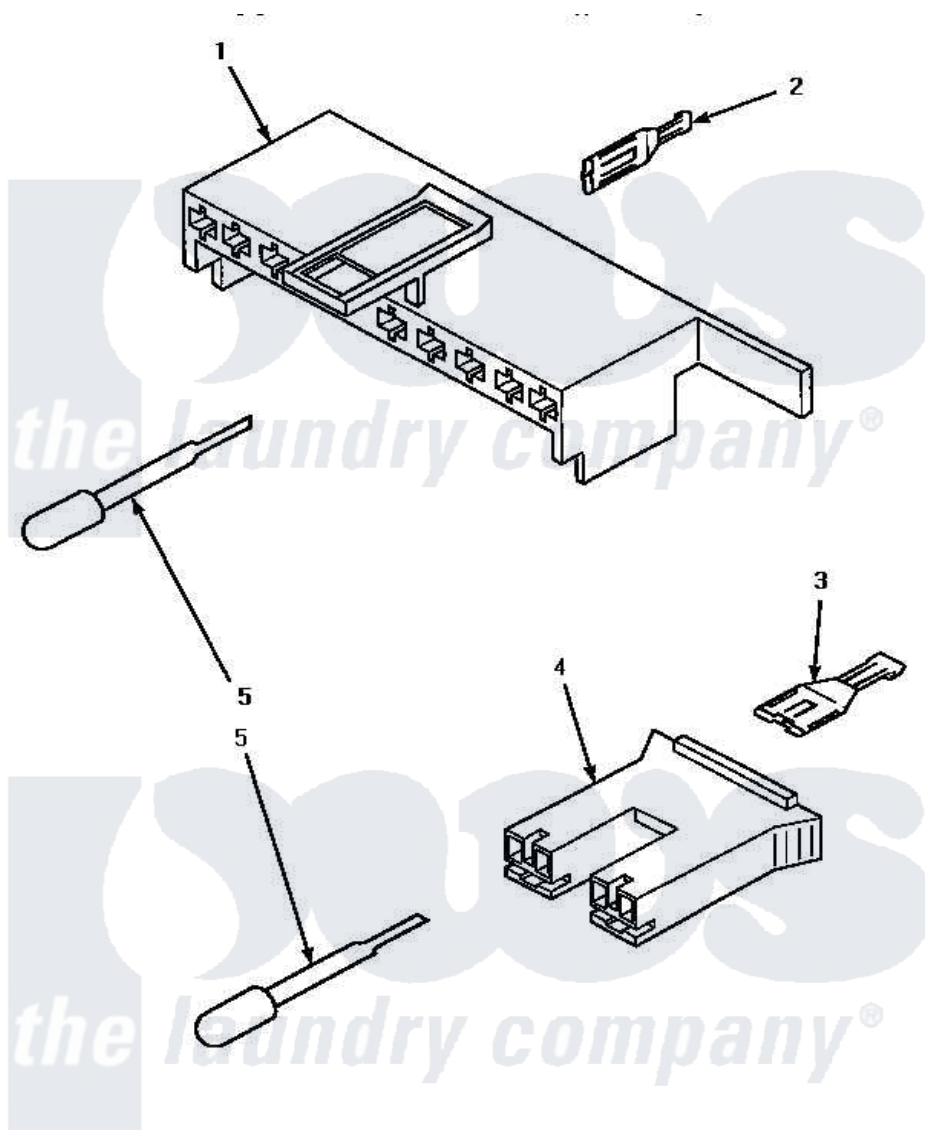

**Amana LW8403W (BOM: P1163305W W) 11 - MIXING VLV & MTR CONN BLOCKS/TERM & TOOL**

**MIXING VALVE AND MOTOR CONNECTION BLOCKS, TERMINALS AND TERMINAL EXTRACTOR TOOL**

Amana [Residential Amana LW8403W \(BOM: P1163305W W\) Washer Parts](#) Parts Diagram 11 - MIXING VLV & MTR CONN BLOCKS/TERM & TOOL

[Click on the part number to view part](#)

Item	Original Part Number	Replaced By	Status	Part Description
1	<a href="#">34677</a>			10 Circuit Plug
2	<a href="#">Y00188</a>			Molex Terminal
3	Y00121		Not Available	SPADE TERMINAL(12 GAUGE) (1/4 INCH-(2) 18 GAUGE WIRES O
4	<a href="#">34676</a>			Plug
"	34675		Not Available	PLUG
5	<a href="#">283P4</a>			Terminal Extractor Tool