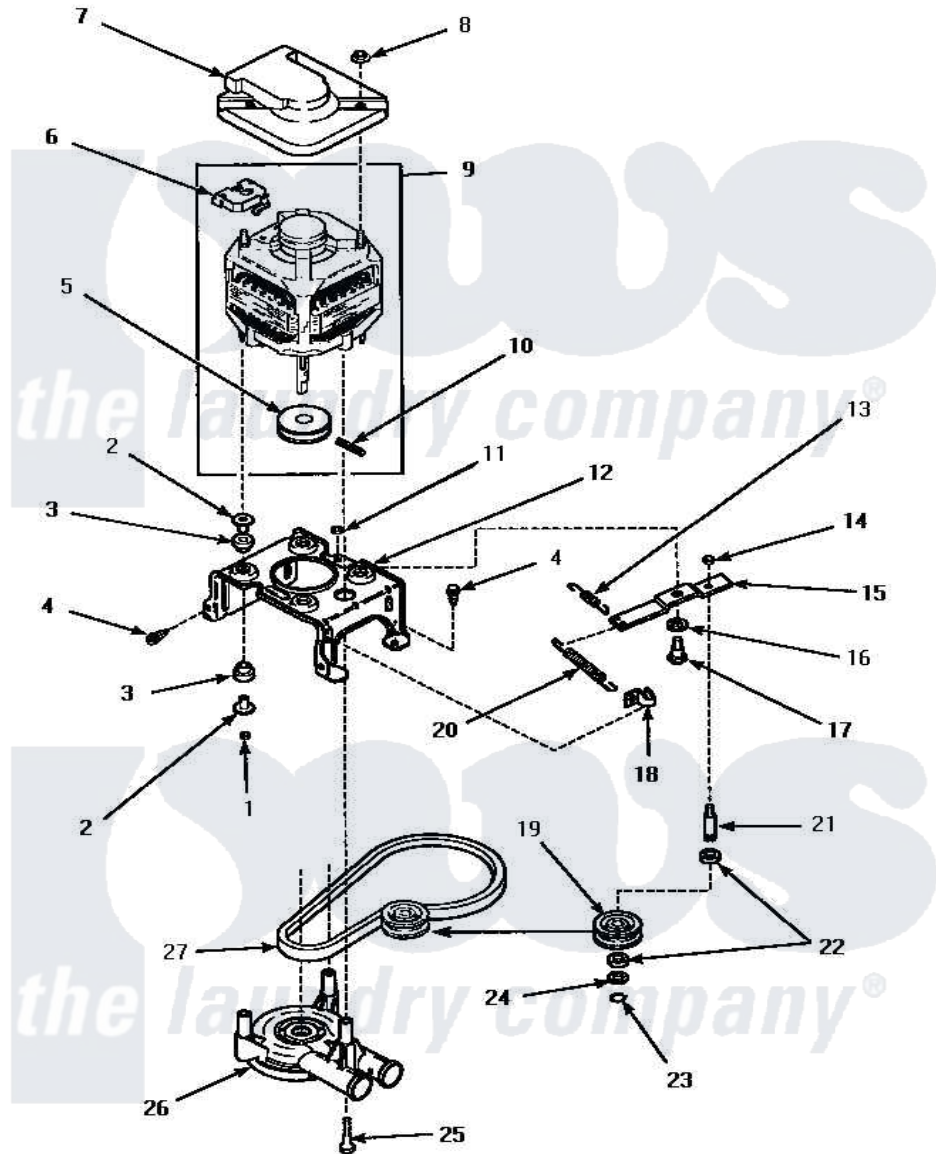

Amana LW8403W (BOM: P1163305W W) 12 - MOTOR, MTG BRKT, BELT, PUMP & IDLER ASSY

MOTOR, MOUNTING BRACKET, BELT, PUMP AND IDLER ASSEMBLY

Amana Residential Amana LW8403W (BOM: P1163305W W) Washer Parts Parts Diagram 12 - MOTOR, MTG BRKT, BELT, PUMP & IDLER ASSY
 Click on the part number to view part

Item	Original Part Number	Replaced By	Status	Part Description
1	35423	3400029		Nut, Adapter Plate
2	34791			Post, Mount-Motor
3	34788			Mount, Motor
4	Y31645	27001200		Screw
5	27171		Not Available	PULLEY,MOTOR
6	35632		Not Available	SWITCH, MOTOR
7	34754	40112301		Shield, Motor
8	35139		Not Available	PALNUT
9	34571	27001215		Motor W/Pulley
"	35145	38034P		Kit Motor 120V/60 2SP Cap Dd
10	23750			Pin, Roll
11	52566	27001225		Nut, Jam Mid Lock 1/4-20
12	34890		Not Available	BRACKET,MOTOR MOUNT
13	30620		Not Available	SPRING,IDLER LEVER HEL

14	28803	2221070	Clamp, Nylon
15	31054	40041002	Lever, Idler
16	81392	40054701	Washer
17	27229	40038901	Screw, 1/4-20
18	28849		Clip, Spring
19	28800	Not Available	WHEEL, IDLER
20	33110	37366	Spring, Idler
21	28802		Shaft, Idler
22	Y29443		Washer, Felt
23	23748		Ring, Retaining
24	52549		Washer, 501 ID X3/4 Odx
25	Y34565	40063701	Screw, 10-16 x 1.75
26	35742P	27001233	Pump
27	28808		Belt, Agitate And Spin
NI	258P3	Not Available	KIT,CAPACITOR