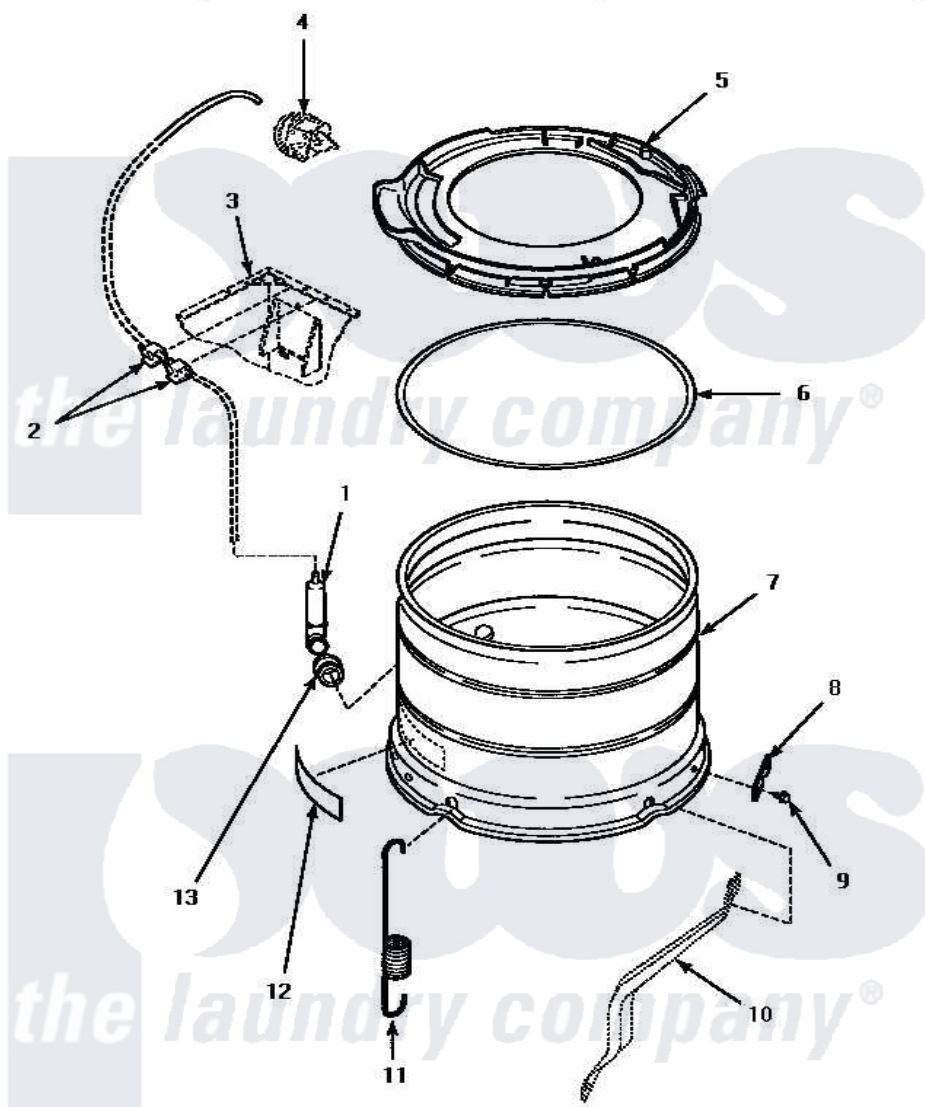

# Amana LW8403W (BOM: P1163305W W) 13 - OUTER TUB, COVER & PRESSURE HOSE

## OUTER TUB, COVER AND PRESSURE HOSE

Amana Residential Amana LW8403W (BOM: P1163305W W) Washer Parts Parts Diagram 13 - OUTER TUB, COVER & PRESSURE HOSE

Click on the part number to view part

Item	Original Part Number	Replaced By	Status	Part Description
1	30907	<a href="#">40008501</a>		Assembly, Pressure Bulb
2	<a href="#">21036</a>			Clip, Cable
3	Y00000000		Not Available	SEE NOTE CABINET
4	Y00000000		Not Available	SEE NOTE PRESSURE SWITCH
5	36025	<a href="#">36025P</a>		Assembly, Tub Cover and Gasket
6	<a href="#">32857</a>			Gasket, Tub Cover Small
7	<a href="#">34438P</a>			Assembly, Outer Tub
8	<a href="#">27926</a>			Plate, Leg .063
9	35369	<a href="#">40128701</a>		Screw, 5/16-18 X .50
10	Y00000000		Not Available	SEE NOTE SUPPORT LEG
11	<a href="#">35948</a>			Spring, Leg-Large Tub
12	500049		Not Available	STICKER
13	29175	<a href="#">40037801</a>		Grommet