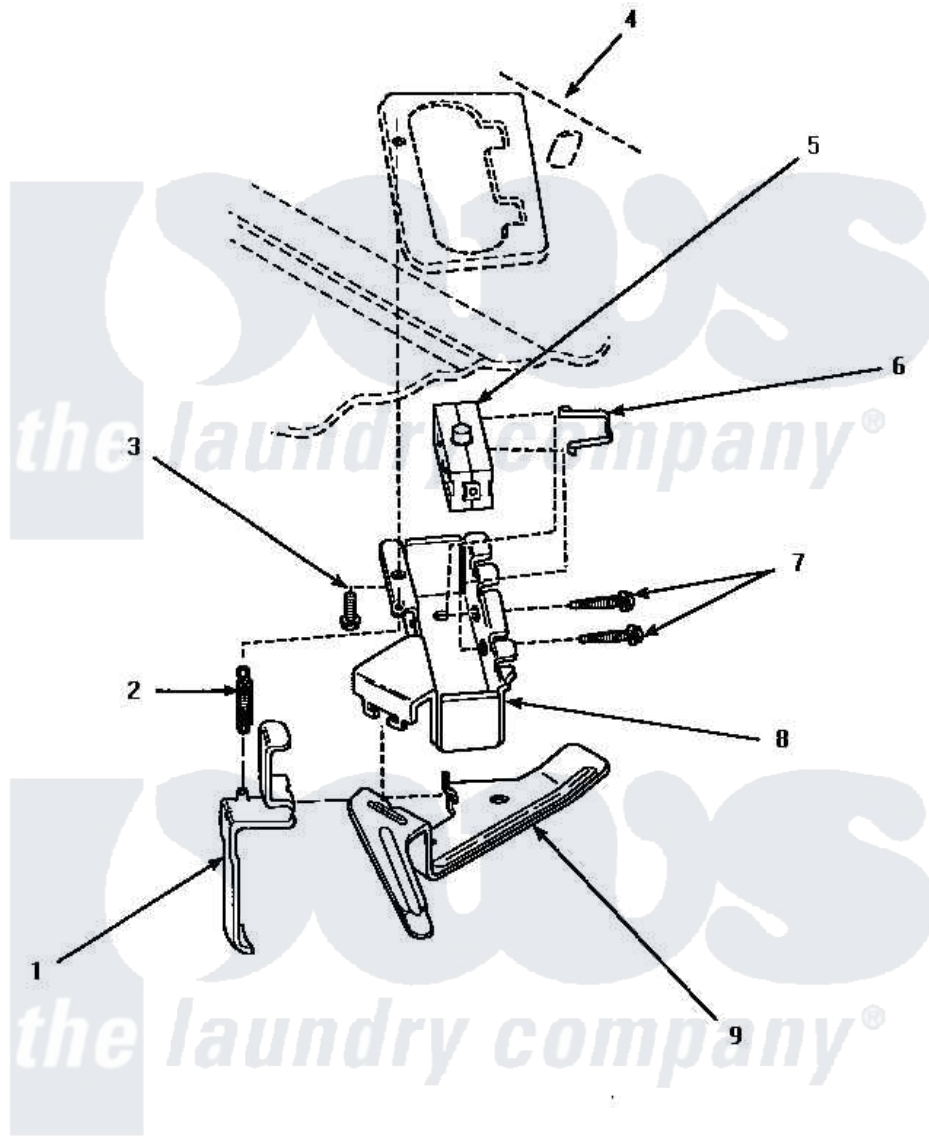

Amana LW8403W (BOM: P1163305W W) 14 - OUT-OF-BALANCE SWITCH

OUT-OF-BALANCE SWITCH

Amana [Residential Amana LW8403W \(BOM: P1163305W W\) Washer Parts](#) Parts Diagram 14 - OUT-OF-BALANCE SWITCH

[Click on the part number to view part](#)

Item	Original Part Number	Replaced By	Status	Part Description
1	33442			Lever, Unbalanced Load
2	33443			Spring
3	23962	W10116760		Screw
4	Y00000000		Not Available	SEE NOTE CABINET TOP
5	33445	27001095		Switch, Lid
6	33433		Not Available	CLIP,HOLDER-SWITCH
7	36510			Screw
8	36497P			Kit, Switch Holder
9	33441			Arm, Actuator