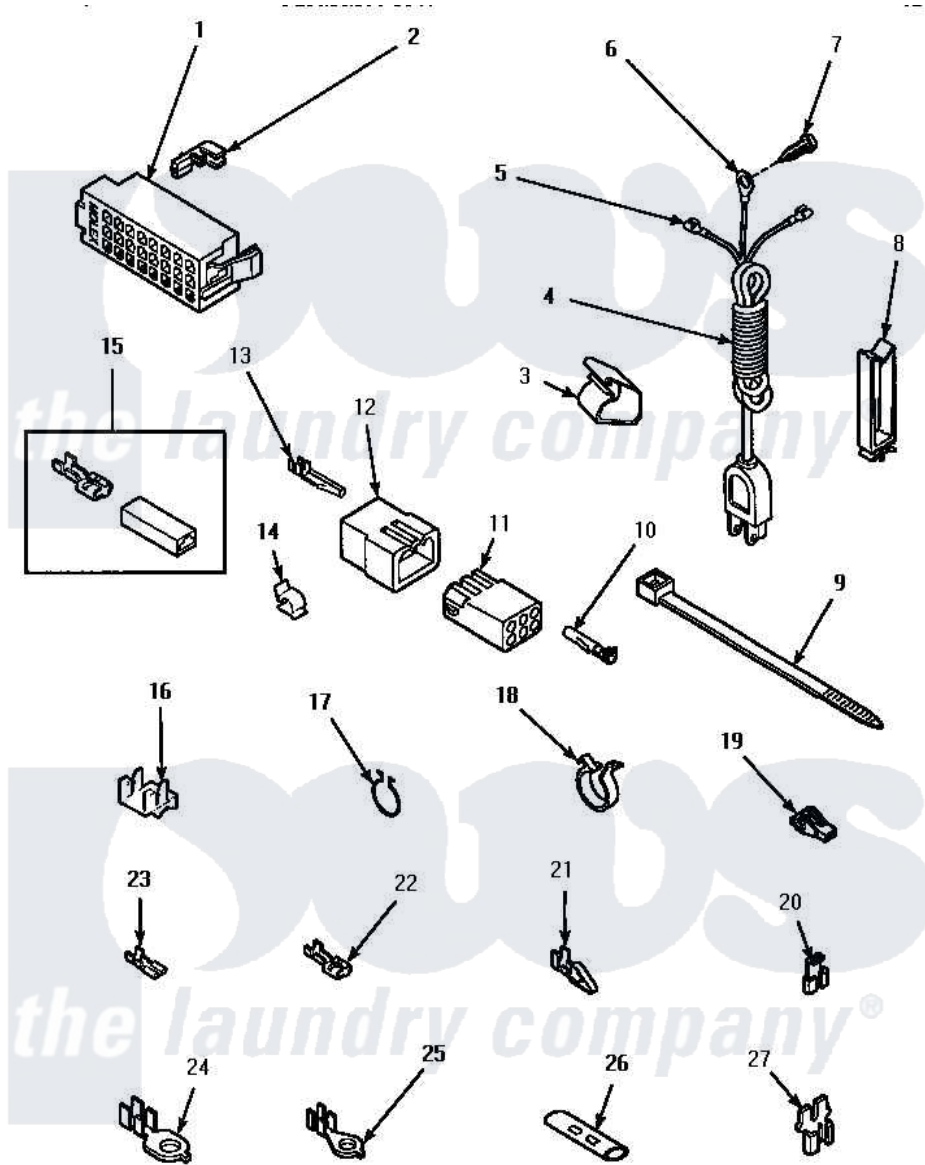

Amana LW8403W (BOM: P1163305W W) 15 - POWER CORD & TERMINALS

POWER CORD AND TERMINALS

Amana Residential Amana LW8403W (BOM: P1163305W W) Washer Parts Parts Diagram 15 - POWER CORD & TERMINALS

[Click on the part number to view part](#)

Item	Original Part Number	Replaced By	Status	Part Description
1	34123			Housing, LH -24 Position
"	32746			Housing, RH-24 Positi
2	Y00188			Molex Terminal
3	35521		Not Available	CLIP,HARNESS HOLDER
4	Y34458		Not Available	POWER CORD ALL
5	03673		Not Available	NUT
6	Y00000000		Not Available	SEE NOTE GROUND WIRE, GREEN
7	52909			Screw, 10B-16 X 1/2 HeX
8	36274		Not Available	CLIP, HARNESS
9	36466	M0321209		Tie-Electrical
10	Y00117	5011-XX		093 Female Socket
11	26301			Receptacle, Molex
"	26708			Receptacle, 6 Circuit
"	26163			Receptacle, 9 Circuit