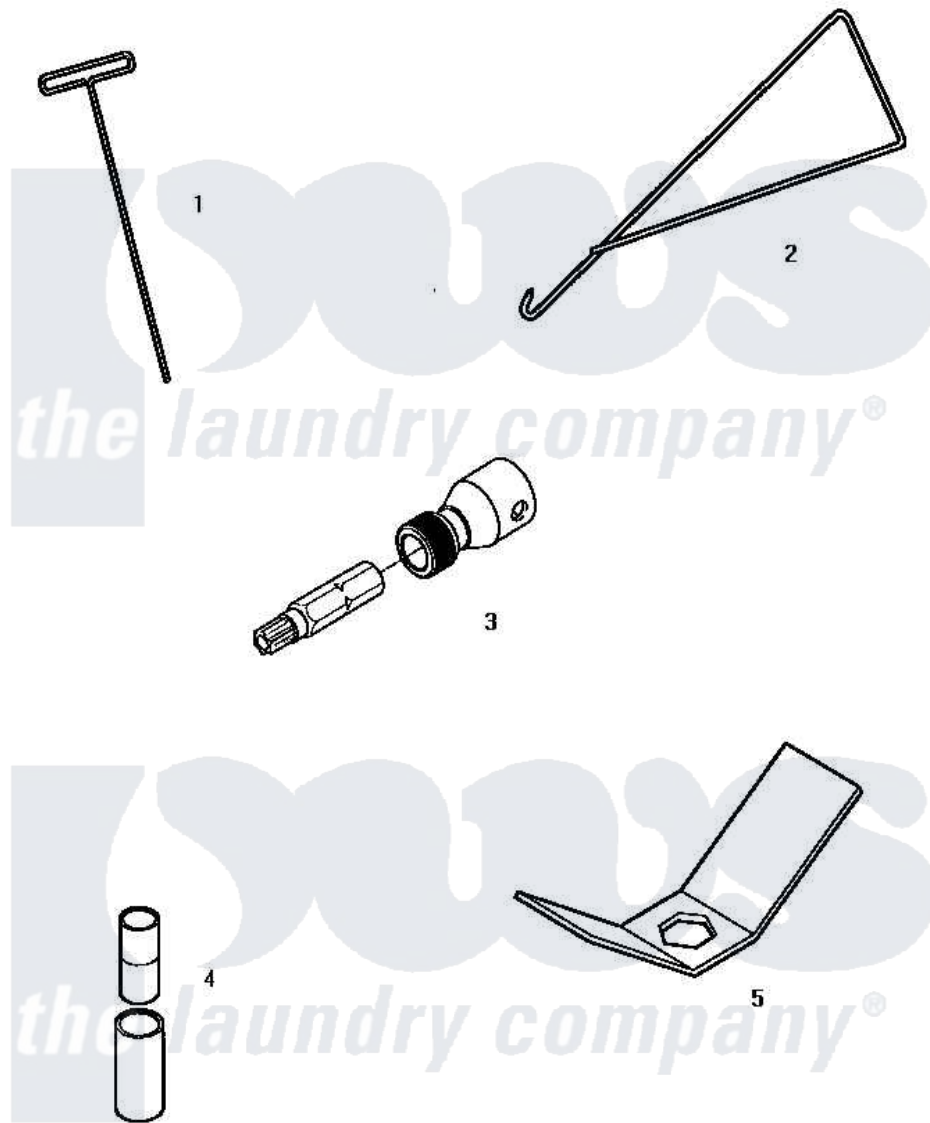

# Amana LW8403W (BOM: P1163305W W) 16 - SPECIAL TOOLS

## SPECIAL TOOLS

Amana [Residential Amana LW8403W \(BOM: P1163305W W\) Washer Parts](#) Parts Diagram 16 - SPECIAL TOOLS  
 Click on the part number to view part

| Item | Original Part Number  | Replaced By           | Status        | Part Description         |
|------|-----------------------|-----------------------|---------------|--------------------------|
| 1    | 291P4                 |                       | Not Available | WRENCH, T - ALLEN        |
| 2    | 289P4                 | <a href="#">321P4</a> |               | Hook, Spring             |
| 3    | <a href="#">282P4</a> |                       |               | T25 Tamper Resistant Bit |
| "    | <a href="#">24161</a> |                       |               | Torx Bit Holder          |
| 4    | <a href="#">242P4</a> |                       |               | Installer, Spring        |
| 5    | 237P4                 | <a href="#">306P4</a> |               | Hex Wrench               |
| NI   | 555P3                 | <a href="#">725P3</a> |               | Kit                      |