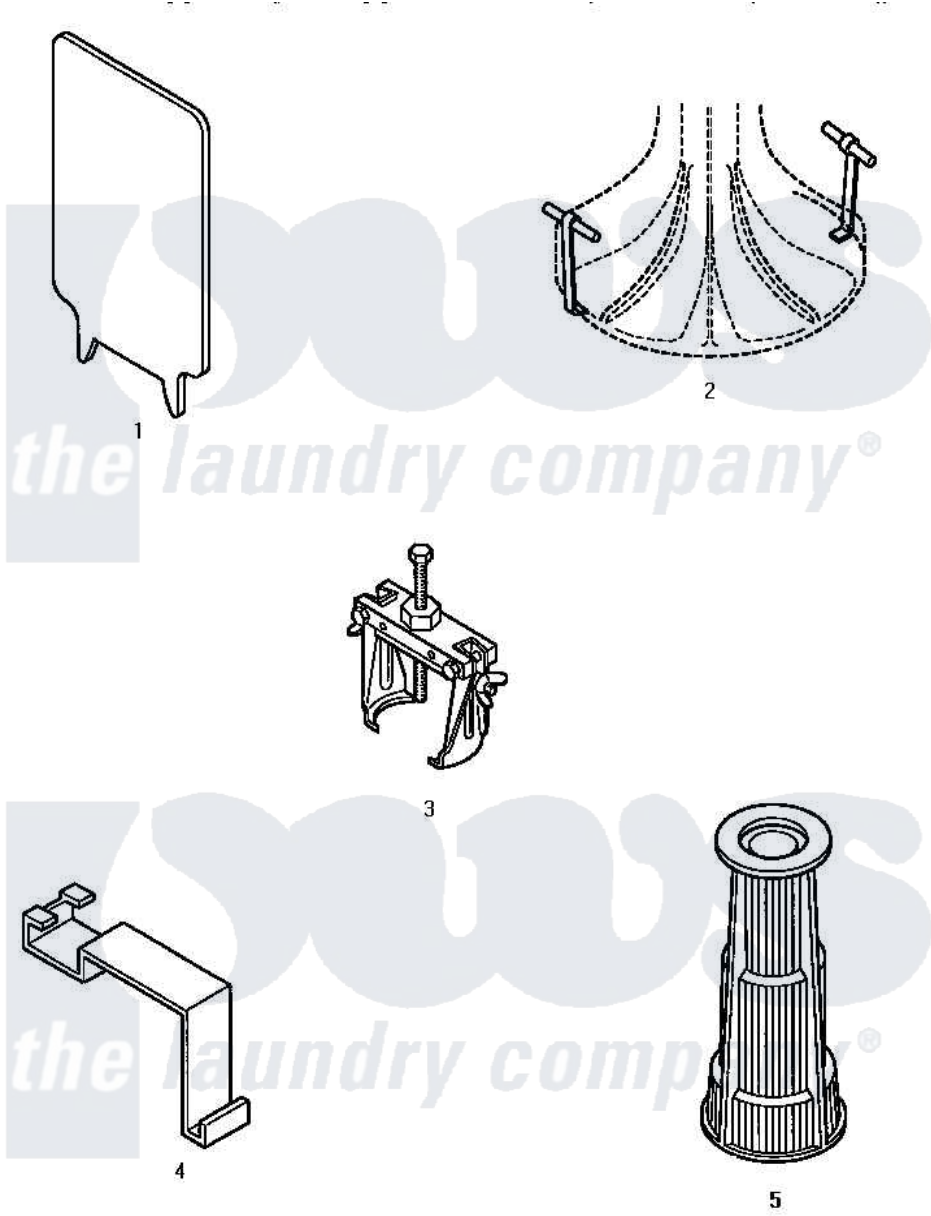

Amana LW8403W (BOM: P1163305W W) 17 - SPECIAL TOOLS

Amana Residential Amana LW8403W (BOM: P1163305W W) Washer Parts Parts Diagram 17 - SPECIAL TOOLS

Click on the part number to view part

Item	Original Part Number	Replaced By	Status	Part Description
1	<a href="#">272P4</a>			Tool, Lid Switch Instal
2	<a href="#">254P4P</a>			Agitator Hooks
3	253P4	<a href="#">294P4</a>		Bell Tool
4	<a href="#">273P4</a>			Tub Cover Gasket Tool
5	274P4	<a href="#">293P4</a>		Seal Tool