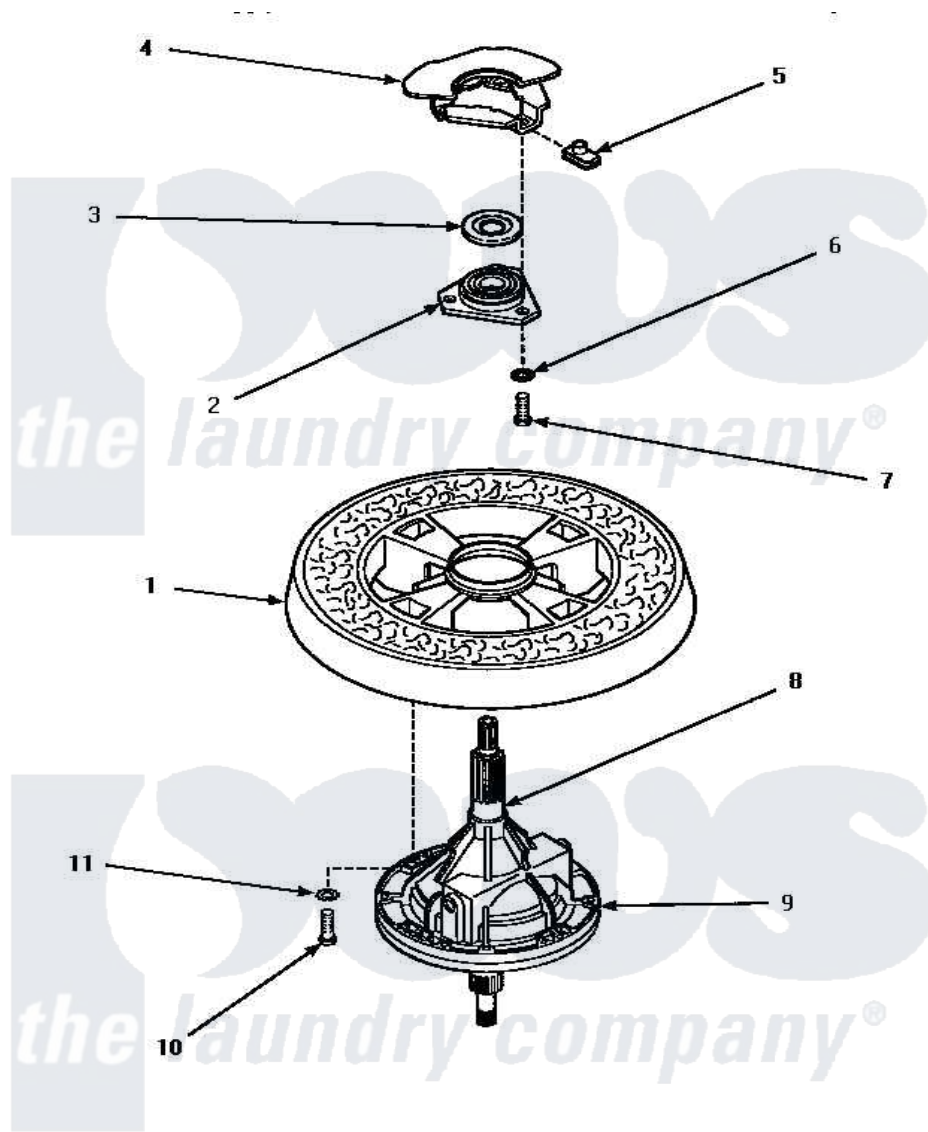

Amana LW8403W (BOM: P1163305W W) 18 - TRANSMISSION ASSY & BALANCE RING

TRANSMISSION ASSEMBLY AND BALANCE RING

Amana Residential Amana LW8403W (BOM: P1163305W W) Washer Parts Parts Diagram 18 - TRANSMISSION ASSY & BALANCE RING

[Click on the part number to view part](#)

Item	Original Part Number	Replaced By	Status	Part Description
1	34731		Not Available	ASSY,BALANCE RING-COMPL
2	27182	40004201P		Main Bearing Assembly
3	27187			Flinger
4	Y00000000		Not Available	SEE NOTE OUTER TUB
5	27222			Nut, Retainer 5/16-18
6	04366			Lockwasher, 5/16intshkp
7	01355		Not Available	SCREW
8	27604P			Never-Seeze 1 Oz Tube
9	Y34526	34526P		Assembly, Transmission
10	27200		Not Available	CAP SCREW
11	02431			Lockwasher, 1/4 Ext Shk