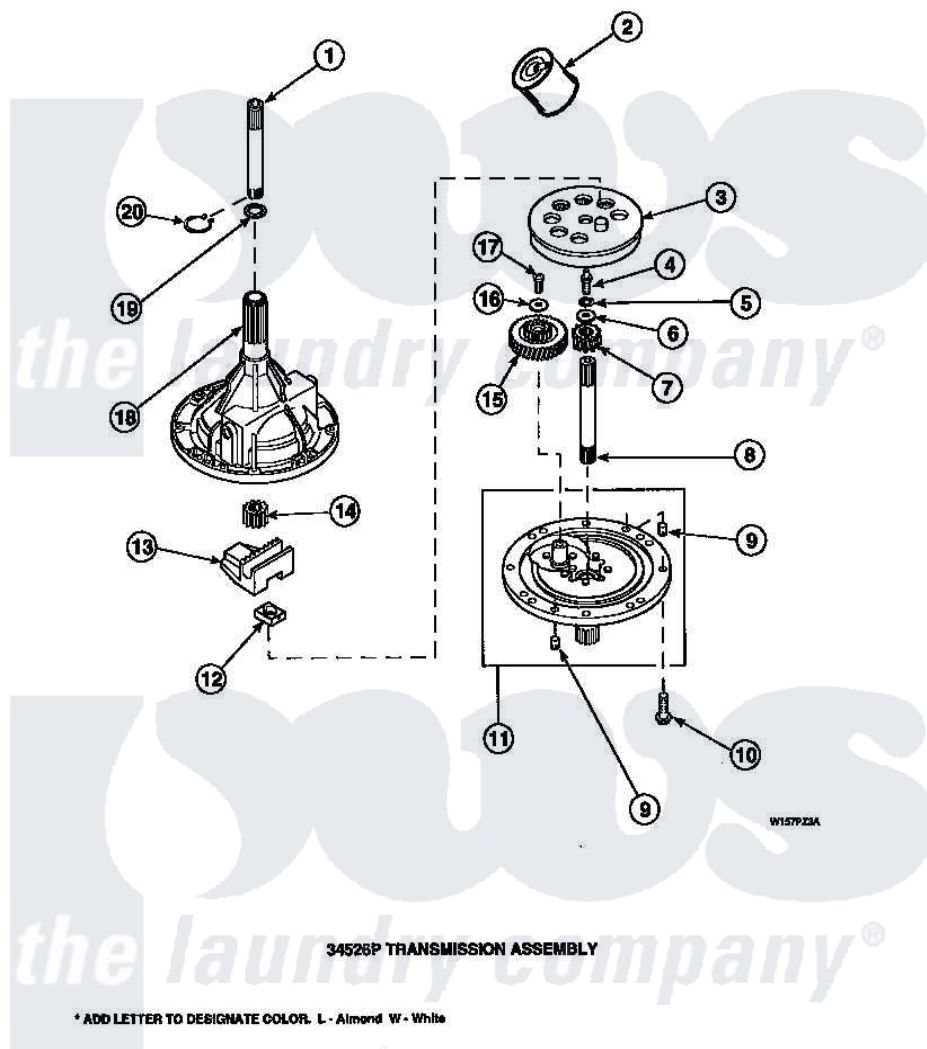

Amana LW8413L2 (BOM: PLW8413L2 A) 01 - 34526P TRANSMISSION ASSY

Amana Residential Amana LW8413L2 (BOM: PLW8413L2 A) Washer Parts Parts Diagram 01 - 34526P TRANSMISSION ASSY

[Click on the part number to view part](#)

Item	Original Part Number	Replaced By	Status	Part Description
1	Y36570			Shaft, Output
2	27243P			Oil, CW Transmission F-
3	26577			Assembly, Gear And Stud
4	27030		Not Available	SCREW, 1/4-20 SPECIAL
5	21456			Lockwasher, 1/4 Intshkp
6	26509	40041501		Washer
7	36562			Pinion, Drive
8	34853			Shaft, Input
9	27172			Pin, Dowel
10	32814		Not Available	SCREW, 1/4-20X7/8 SERRA
11	38290			Assembly, Cover
12	26493			Slide
13	Y31526			Rack
14	27003			Pinion, Agitator
15	29161			Gear, Reduction

16	29260	Not Available	WASHER
17	29273		Screw, 1/4-20 X 3/8
18	33223	Not Available	ASSY, TRANSMISSION CASE
19	35092		Washer, 3628id X 1.00 X .056
20	27197		Ring, Retaining
NI	37577P	Not Available	SEALANT