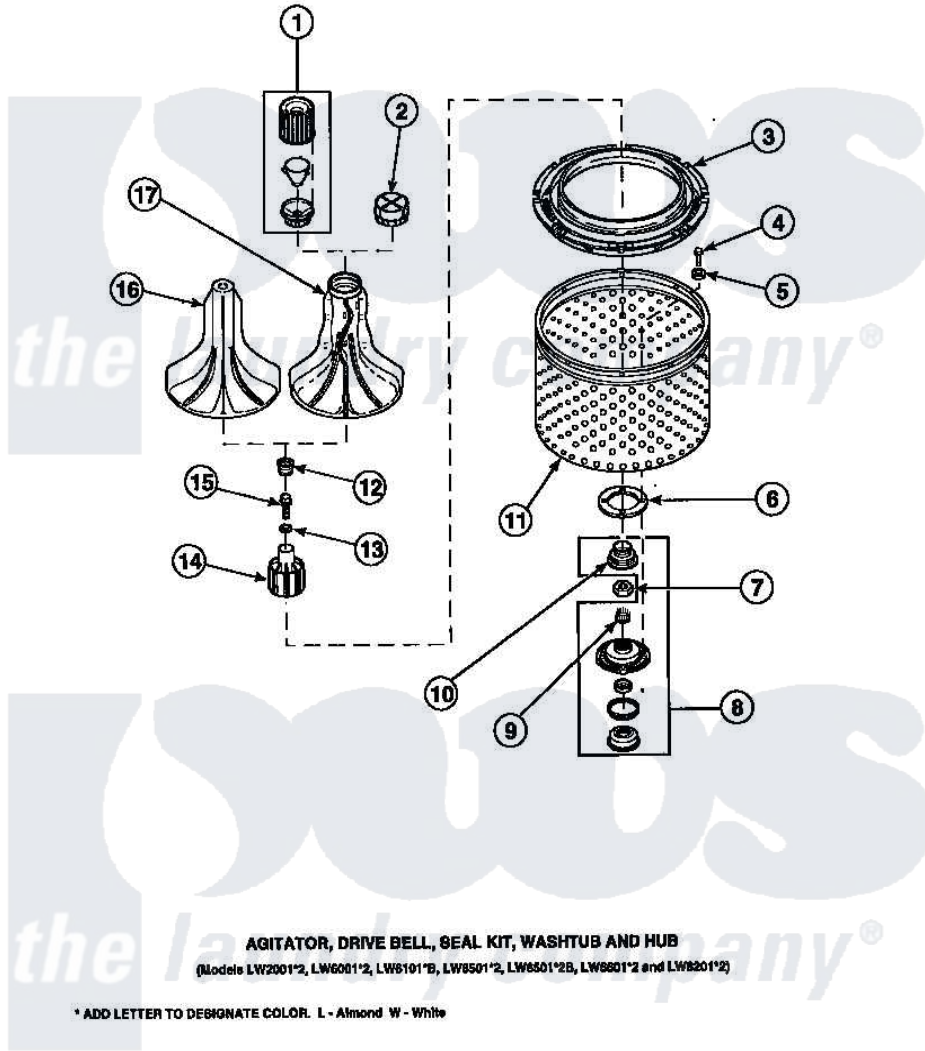

**Amana LW8413L2 (BOM: PLW8413L2 A) 02 - AGITATOR/DRIVE
BELL/SEAL KIT/TUB & HUB**

Amana Residential Amana LW8413L2 (BOM: PLW8413L2 A) Washer Parts Parts Diagram 02 - AGITATOR/DRIVE BELL/SEAL KIT/TUB & HUB
Click on the part number to view part

Item	Original Part Number	Replaced By	Status	Part Description
1	36542	40002101W		Assembly, Fabric Softner
2	36515			Cap, Agitator
3	35035			Guard, Clothes
4	27202	W10116787		Screw
5	28094			Gasket
7	Y29220	40016301		Nut, Lock
9	29728	40008301		Insert, Spline
10	36425	40016101		Seal, Bell Drive
12	36511	40008401		Plug, Bell
13	36472			O-Ring
15	34288	40065102		Screw, Shoulder 1/4
16	33513			Agitator, Short-Coin