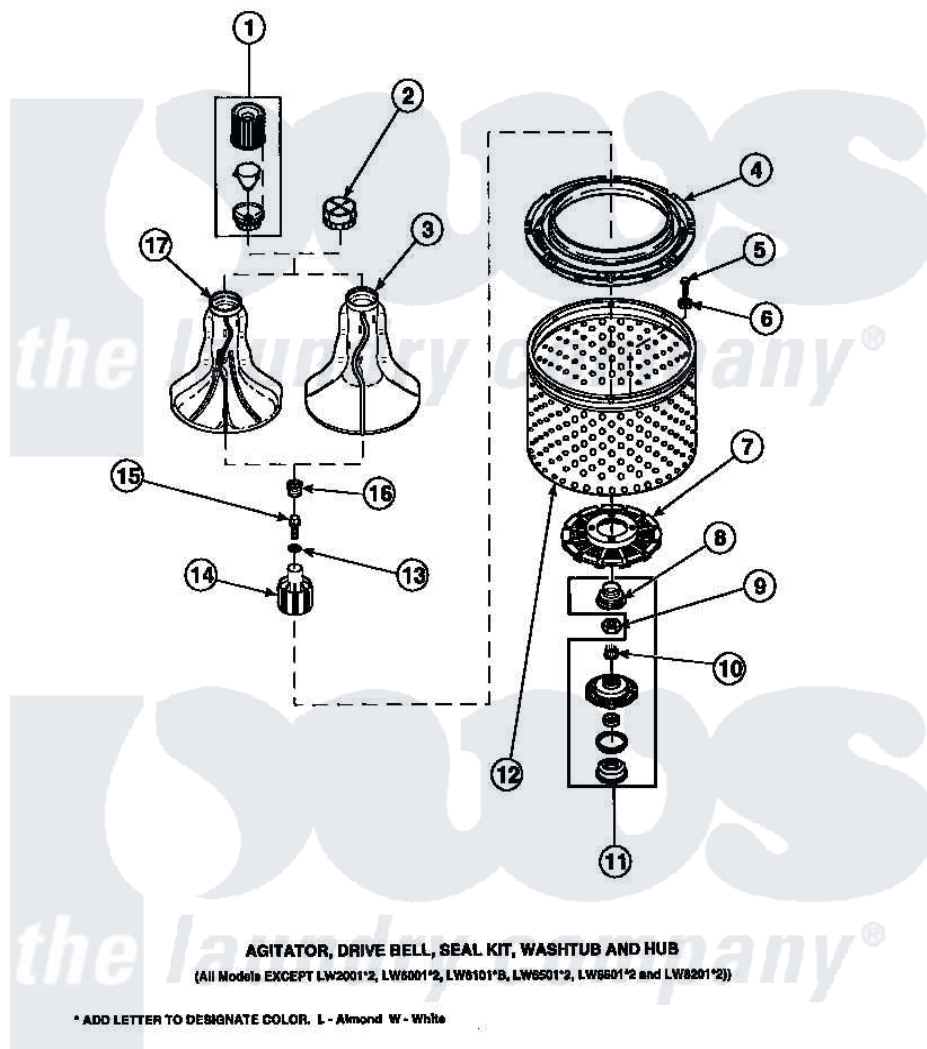

Amana LW8413L2 (BOM: PLW8413L2 A) 03 - AGITATOR/DRIVE BELL/SEAL KIT/TUB & HUB

Amana Residential Amana LW8413L2 (BOM: PLW8413L2 A) Washer Parts Parts Diagram 03 - AGITATOR/DRIVE BELL/SEAL KIT/TUB & HUB
 Click on the part number to view part

Item	Original Part Number	Replaced By	Status	Part Description
1	36542	40002101W		Assembly, Fabric Softner
2	36515			Cap, Agitator
3	36507	40000501W		Agitator, Flex Vane
4	35035			Guard, Clothes
5	27202	W10116787		Screw
6	28094			Gasket
7	32998	39371		Filter Lin
8	36425	40016101		Seal, Bell Drive
9	Y29220	40016301		Nut, Lock
10	29728	40008301		Insert, Spline
11	495P3	R9900552		Hub And Seal
12	33501P	R9900144		Kit- Wash
13	36472			O-Ring
14	36443P	R9900189		Kit, Drive Bell And Seal
15	34288	40065102		Screw, Shoulder 1/4