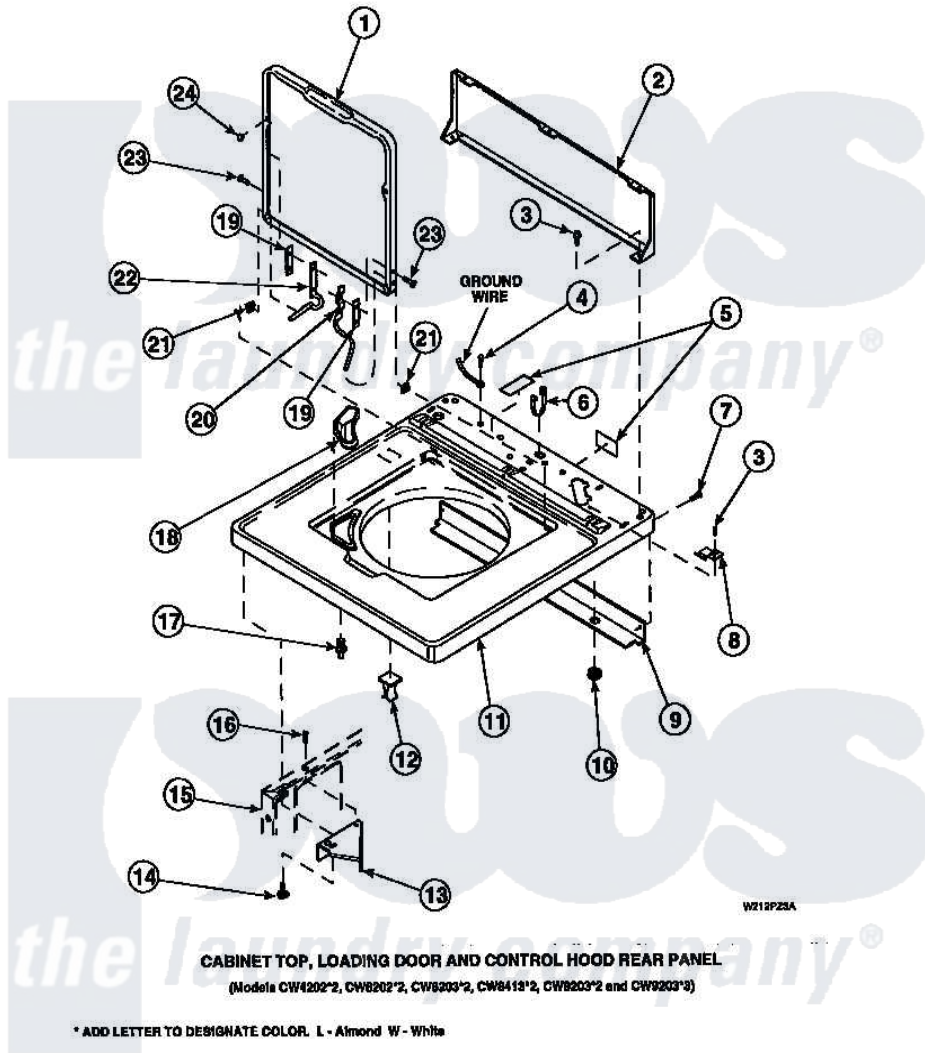

**Amana LW8413L2 (BOM: PLW8413L2 A) 05 - CAB TOP/LOADING DR & CTRL HOOD REAR PAN**

Amana Residential Amana LW8413L2 (BOM: PLW8413L2 A) Washer Parts Parts Diagram 05 - CAB TOP/LOADING DR & CTRL HOOD REAR PAN  
 Click on the part number to view part

Item	Original Part Number	Replaced By	Status	Part Description
2	34903		Not Available	PANEL, BACK HOOD (USE 37782)
3	23962	<a href="#">W10116760</a>		Screw
4	<a href="#">52909</a>			Screw, 10B-16 X 1/2 HeX
6	21903	<a href="#">211881</a>		Grommet, Cord Part Not Used-Gas Models Only
7	27196	<a href="#">27001200</a>		Screw
8	35887	<a href="#">40063901</a>		Clip, Hold Down
11	34902P		Not Available	TOP
12	36519		Not Available	CLIP
13	<a href="#">36034</a>			Bracket, Director-Module
14	Y31644	<a href="#">27001200</a>		Screw
15	34475P		Not Available	CABINET
16	36035		Not Available	SCREW,8-18X3/8 PHIL FLT HD
17	<a href="#">56534</a>			Barrel, Support