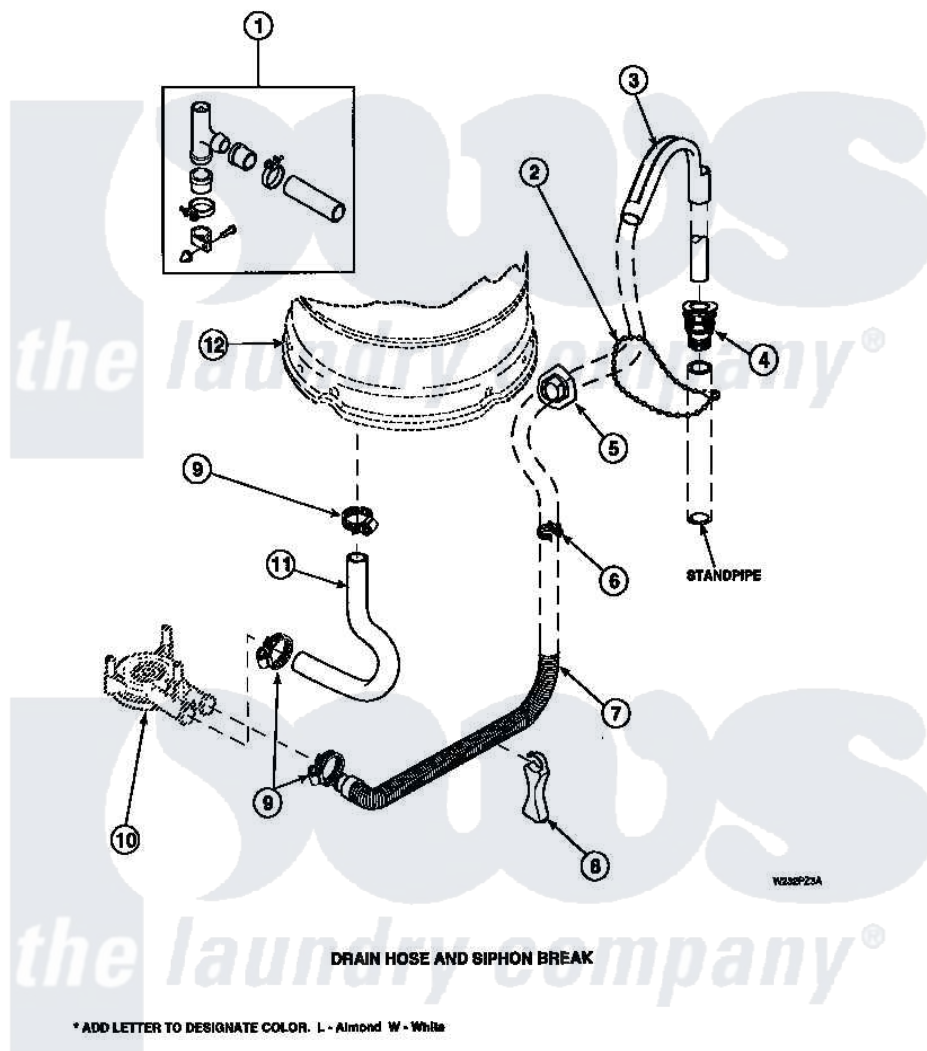

Amana LW8413L2 (BOM: PLW8413L2 A) 07 - DRAIN HOSE AND SIPHON BREAK

Amana Residential Amana LW8413L2 (BOM: PLW8413L2 A) Washer Parts Parts Diagram 07 - DRAIN HOSE AND SIPHON BREAK

Click on the part number to view part

Item	Original Part Number	Replaced By	Status	Part Description
1	562P3	76660		Break-Sphn
2	33489	8539404		Tie-Wire
3	33615	22003814		Retainer, Drain Hose
4	36878	40008101		Adapter, Standpipe
5	32219			Relief, Strain
6	36014			Clip, Retainer-Hose
7	37245	40053901		Hose, Drain
8	36522			Hose Support
"	35487			Support, Hose
9	36802	285655		Clamp, Hose
10	36863P	27001233		Pump
11	35753			Hose, Tub To Pump-Ddp
12	34438P			Assembly, Outer Tub