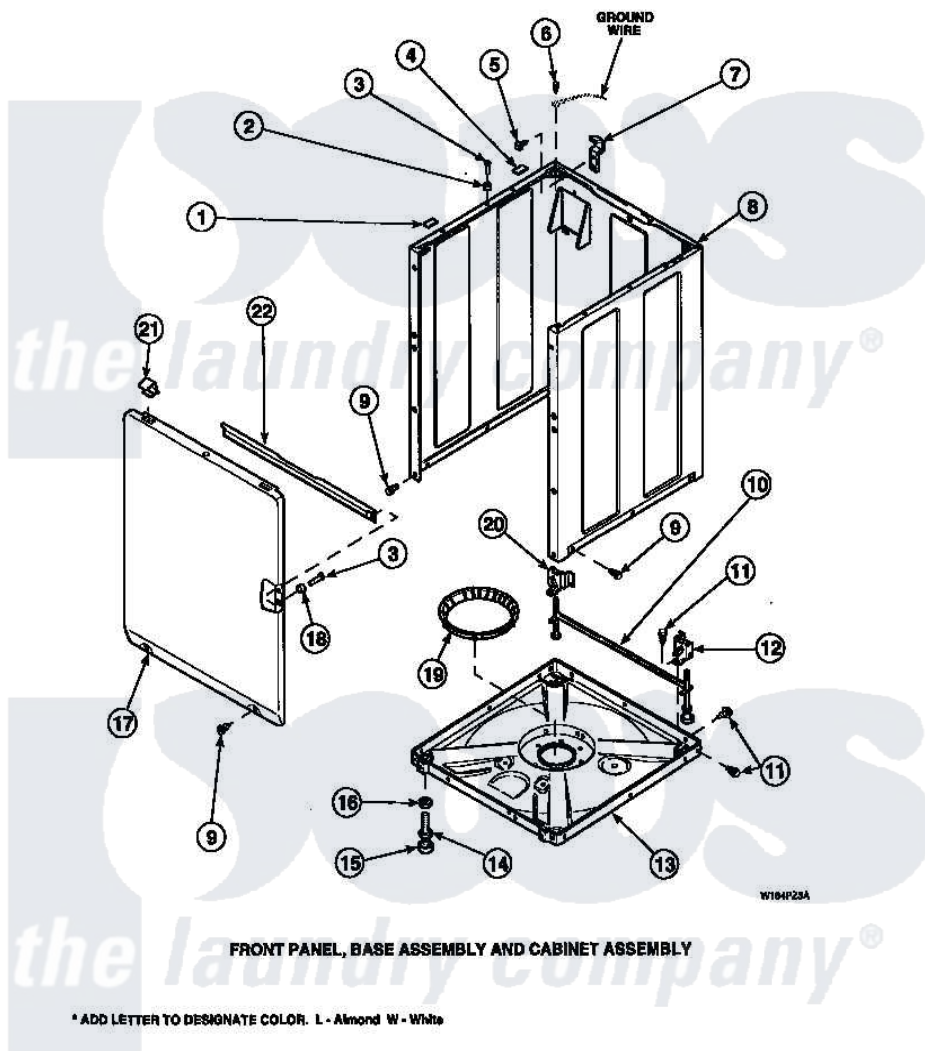

# Amana LW8413L2 (BOM: PLW8413L2 A) 08 - FRONT PANEL, BASE ASSY AND CABINET ASSY

Amana [Residential Amana LW8413L2 \(BOM: PLW8413L2 A\) Washer Parts](#) Parts Diagram 08 - FRONT PANEL, BASE ASSY AND CABINET ASSY  
 Click on the part number to view part

Item	Original Part Number	Replaced By	Status	Part Description
1	<a href="#">Y56128</a>			Pad, Bumper
2	56079	<a href="#">505187</a>		Locator, Panel
3	32671	<a href="#">Y014874</a>		Screw, Idler Arm And Sleeve
4	<a href="#">36226</a>			Pad, Bumper .25
5	34499		Not Available	SCREW, No.10B X 1/4 TAP IN HX
6	23962	<a href="#">W10116760</a>		Screw
7	<a href="#">Y27103</a>			Hinge, Hold-Down Lug
8	34475P		Not Available	CABINET
9	27196	<a href="#">27001200</a>		Screw
10	<a href="#">34443</a>			Assembly, Leg And Stabilizer
11	35148		Not Available	SCREW, 1/4-14 X 3/8 HX HD
12	36036		Not Available	BRACKET, SLL-RIGHT
13	<a href="#">36599P</a>			Assembly Nut/ Leg Base
"	<a href="#">34434P</a>			Assembly Nut/Leg Base

14	Y34319	<a href="#">22003428</a>	Leg, Adjustable
15	34318	<a href="#">40016001</a>	Foot, Rubber
16	Y21899	<a href="#">40038101</a>	Nut, Leg
17	34656P	Not Available	NOT GOOD No. SEE NOTE PNL, FRONT
18	<a href="#">28102</a>		Locator, Panel
19	36108	Not Available	SNUBBER PAD & ISOLATOR
20	<a href="#">36037</a>		Bracket, SII-Left
21	<a href="#">35865</a>		Clip, Hold-Down Front Panel
22	Y35097	Not Available	BRACE, FRT PNL