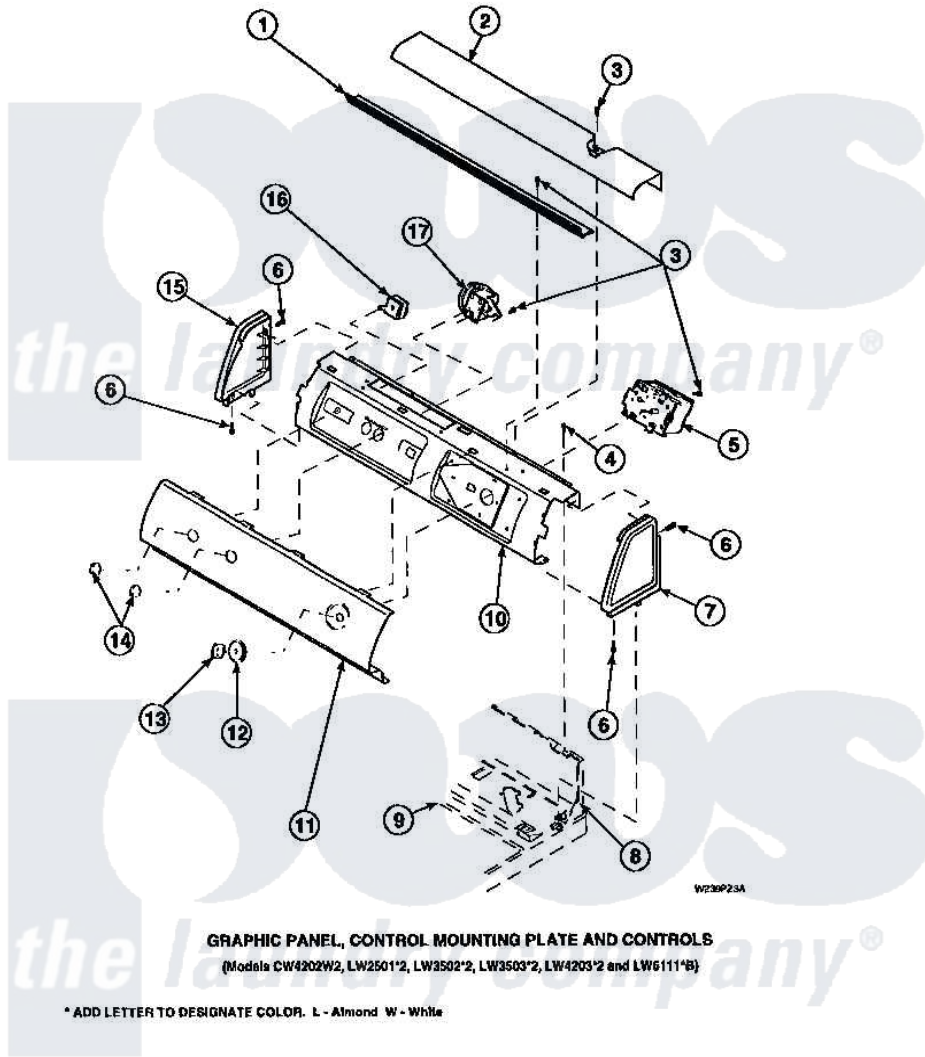

Amana LW8413L2 (BOM: PLW8413L2 A) 09 - GRAPHIC PANEL, CTRL
MTG PLATE AND CTRLS

Amana Residential Amana LW8413L2 (BOM: PLW8413L2 A) Washer Parts Parts Diagram 09 - GRAPHIC PANEL, CTRL
MTG PLATE AND CTRLS
Click on the part number to view part

Item	Original Part Number	Replaced By	Status	Part Description
3	23962	W10116760		Screw
4	34904	489355		Screw, 8 X 1/2
6	501086	90767		Screw, 8A X 3/8 HeX Washer Head Tapping
8	34903		Not Available	PANEL, BACK HOOD (USE 37782)
9	34902P		Not Available	TOP
10	34821		Not Available	CONTROL MOUNTING PLATE