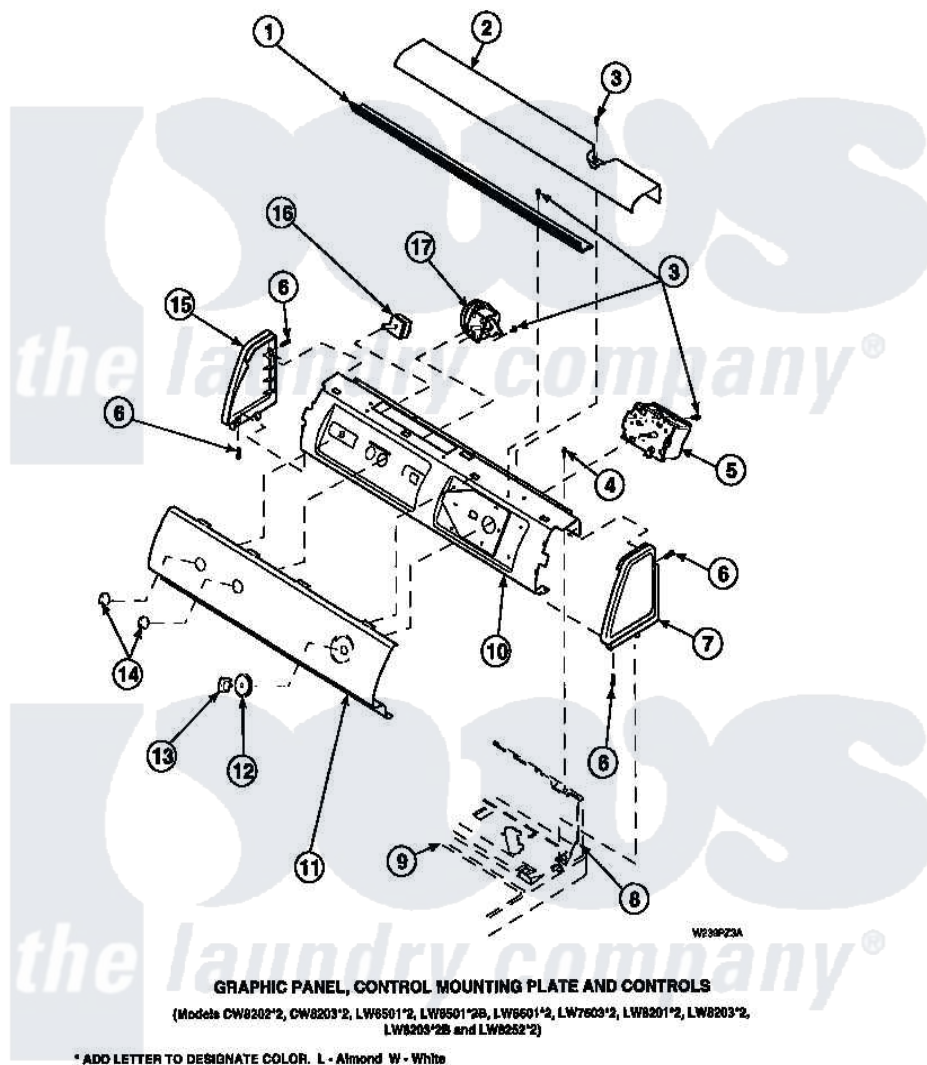

Amana LW8413L2 (BOM: PLW8413L2 A) 10 - GRAPHIC PANEL, CTRL MTG PLATE AND CTRLS

Amana Residential Amana LW8413L2 (BOM: PLW8413L2 A) Washer Parts Parts Diagram 10 - GRAPHIC PANEL, CTRL MTG PLATE AND CTRLS
 Click on the part number to view part

Item	Original Part Number	Replaced By	Status	Part Description
2	34824		Not Available	TOP COVER
3	23962	W10116760		Screw
4	34904	489355		Screw, 8 X 1/2
6	501086	90767		Screw, 8A X 3/8 HeX Washer Head Tapping
7	34817		Not Available	END CAP(RIGHT)
8	34903		Not Available	PANEL, BACK HOOD (USE 37782)
9	34902P		Not Available	TOP
10	34821		Not Available	CONTROL MOUNTING PLATE
15	34818		Not Available	END CAP(LEFT)