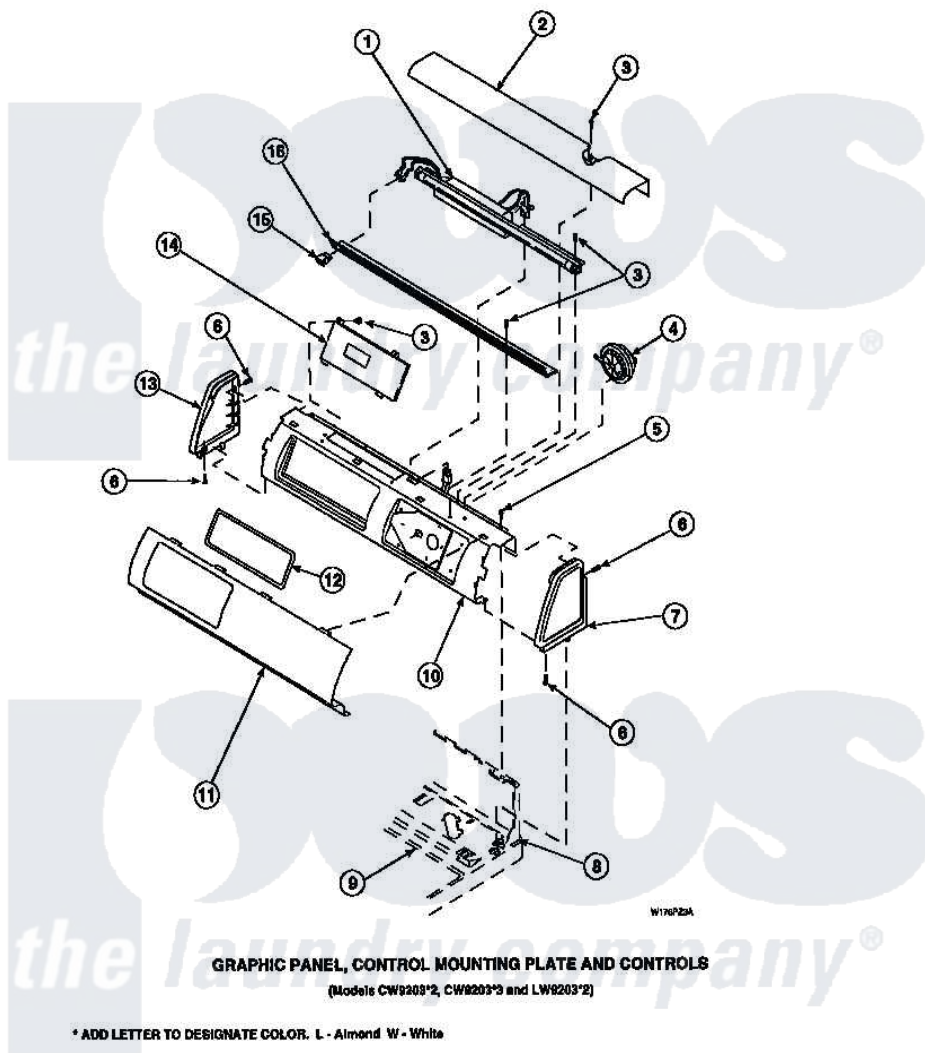

Amana LW8413L2 (BOM: PLW8413L2 A) 12 - GRAPHIC PANEL, CTRL MTG PLATE AND CTRLS

Amana Residential Amana LW8413L2 (BOM: PLW8413L2 A) Washer Parts Parts Diagram 12 - GRAPHIC PANEL, CTRL
MTG PLATE AND CTRLS
Click on the part number to view part

Item	Original Part Number	Replaced By	Status	Part Description
1	34836			Assembly, Fluorescent Light
2	34824		Not Available	TOP COVER
3	23962	W10116760		Screw
4	36136	39078		Switch- Pr
5	34904	489355		Screw, 8 X 1/2
6	501086	90767		Screw, 8A X 3/8 HeX Washer Head Tapping
7	34817		Not Available	END CAP(RIGHT)
8	34903		Not Available	PANEL, BACK HOOD (USE 37782)
9	34902P		Not Available	TOP
10	34822		Not Available	NO LONGER AVAILABLE
11	35312		Not Available	SPRING
12	35114			Gasket, Electronic Control
13	34818		Not Available	END CAP(LEFT)

14	36744WP	R9900570	Control BR
15	35038	Not Available	SWITCH/ WHITE
16	34829		Diffuser, Lamp-Clear