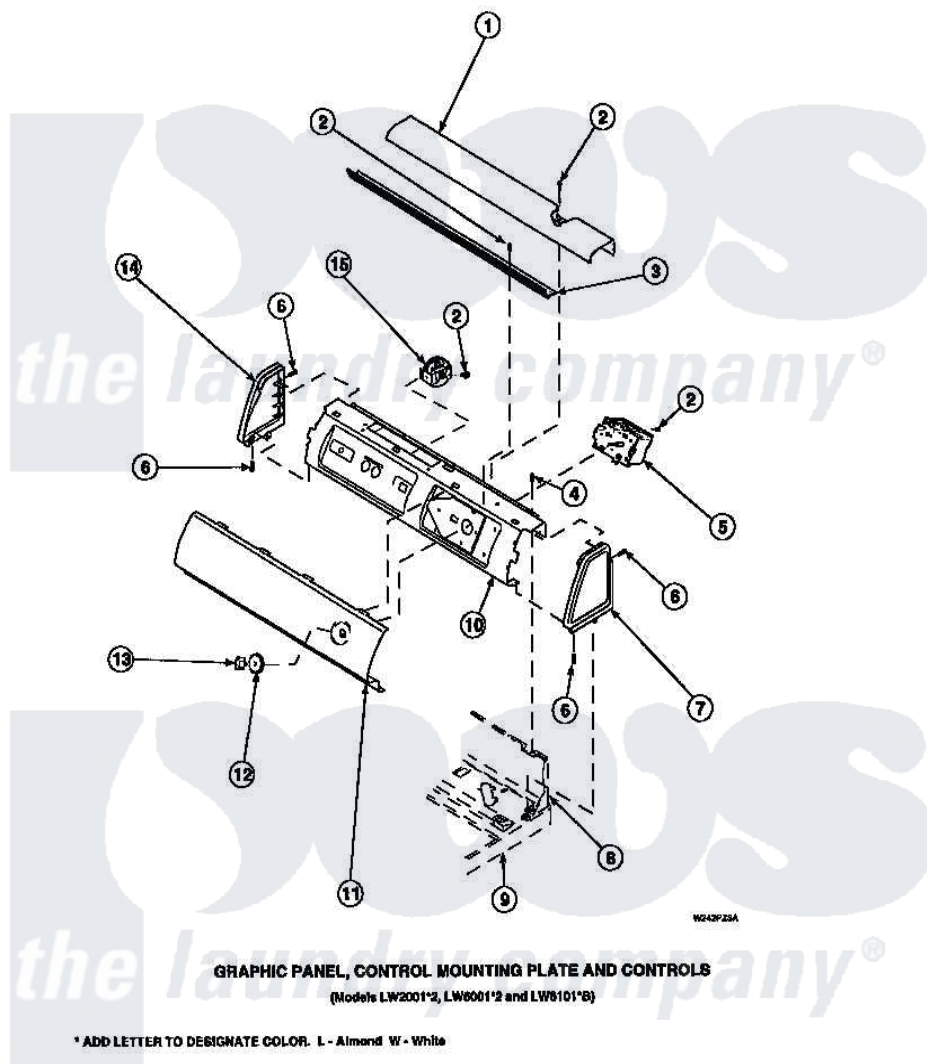

Amana LW8413L2 (BOM: PLW8413L2 A) 13 - GRAPHIC PANEL, CTRL
MTG PLATE AND CTRLS

Amana Residential Amana LW8413L2 (BOM: PLW8413L2 A) Washer Parts Parts Diagram 13 - GRAPHIC PANEL, CTRL
MTG PLATE AND CTRLS
Click on the part number to view part

Item	Original Part Number	Replaced By	Status	Part Description
2	23962	W10116760		Screw
4	34904	489355		Screw, 8 X 1/2
6	501086	90767		Screw, 8A X 3/8 HeX Washer Head Tapping
7	34817		Not Available	END CAP(RIGHT)
8	34903		Not Available	PANEL, BACK HOOD (USE 37782)
9	34902P		Not Available	TOP
10	34821		Not Available	CONTROL MOUNTING PLATE
12	33817		Not Available	ASSY,TIMER SKIRT-BLACK
13	33897			Knob, Timer-Washer-Blac
14	34818		Not Available	END CAP(LEFT)