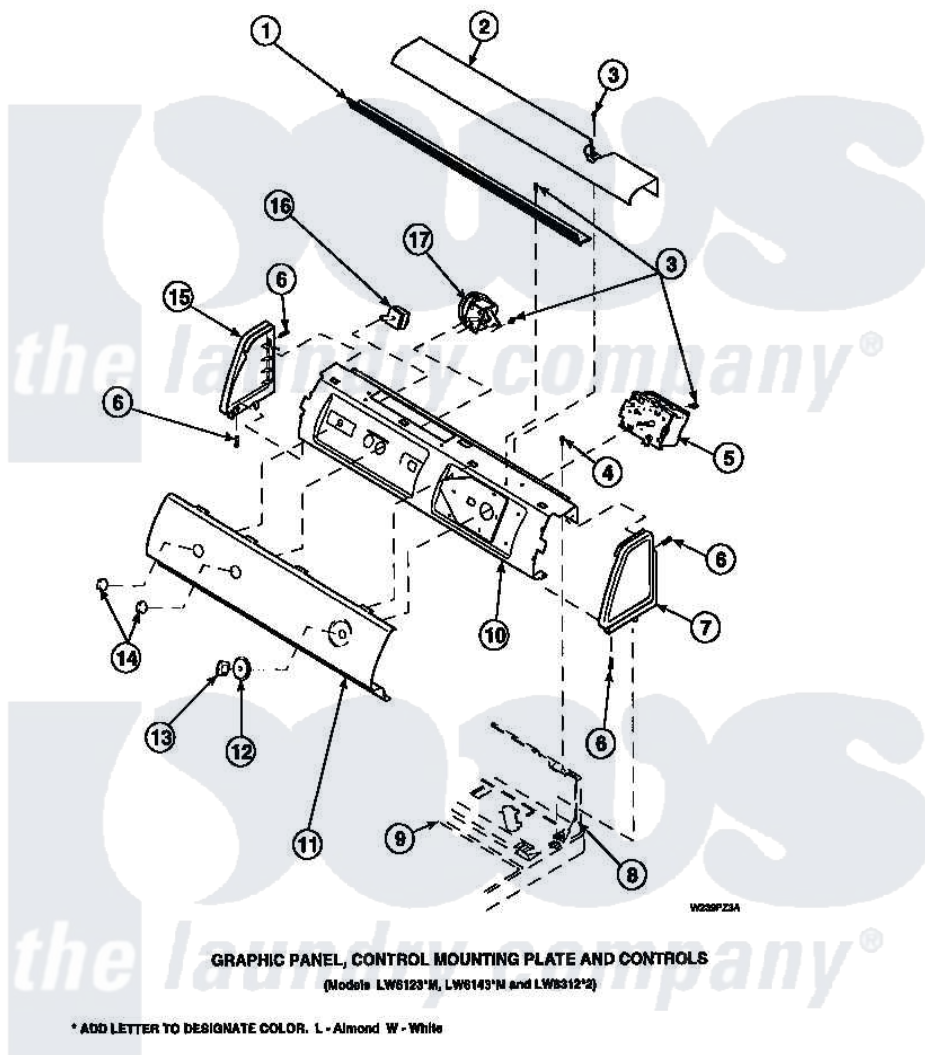

Amana LW8413L2 (BOM: PLW8413L2 A) 14 - GRAPHIC PANEL, CTRL
MTG PLATE AND CTRLS

Amana Residential Amana LW8413L2 (BOM: PLW8413L2 A) Washer Parts Parts Diagram 14 - GRAPHIC PANEL, CTRL
MTG PLATE AND CTRLS
Click on the part number to view part

Item	Original Part Number	Replaced By	Status	Part Description
2	34824		Not Available	TOP COVER
3	23962	W10116760		Screw
5	34904	489355		Screw, 8 X 1/2
6	501086	90767		Screw, 8A X 3/8 HeX Washer Head Tapping
7	34817		Not Available	END CAP(RIGHT)
8	34903		Not Available	PANEL, BACK HOOD (USE 37782)
9	34902P		Not Available	TOP
11	34821		Not Available	CONTROL MOUNTING PLATE
15	34818		Not Available	END CAP(LEFT)