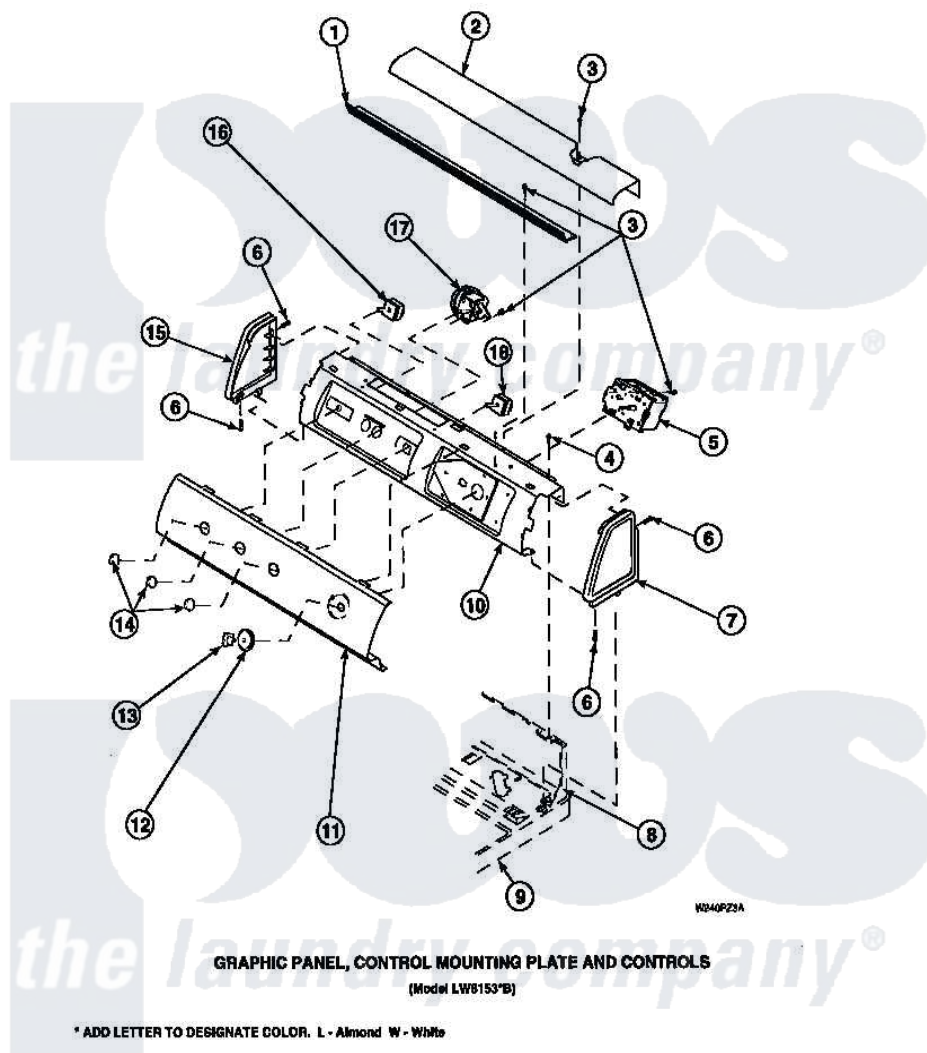

Amana LW8413L2 (BOM: PLW8413L2 A) 15 - GRAPHIC PANEL, CTRL
MTG PLATE AND CTRLS

Amana Residential Amana LW8413L2 (BOM: PLW8413L2 A) Washer Parts Parts Diagram 15 - GRAPHIC PANEL, CTRL
MTG PLATE AND CTRLS
Click on the part number to view part

Item	Original Part Number	Replaced By	Status	Part Description
3	23962	W10116760		Screw
4	34904	489355		Screw, 8 X 1/2
6	501086	90767		Screw, 8A X 3/8 HeX Washer Head Tapping
8	34903		Not Available	PANEL, BACK HOOD (USE 37782)
9	34902P		Not Available	TOP
10	34821		Not Available	CONTROL MOUNTING PLATE