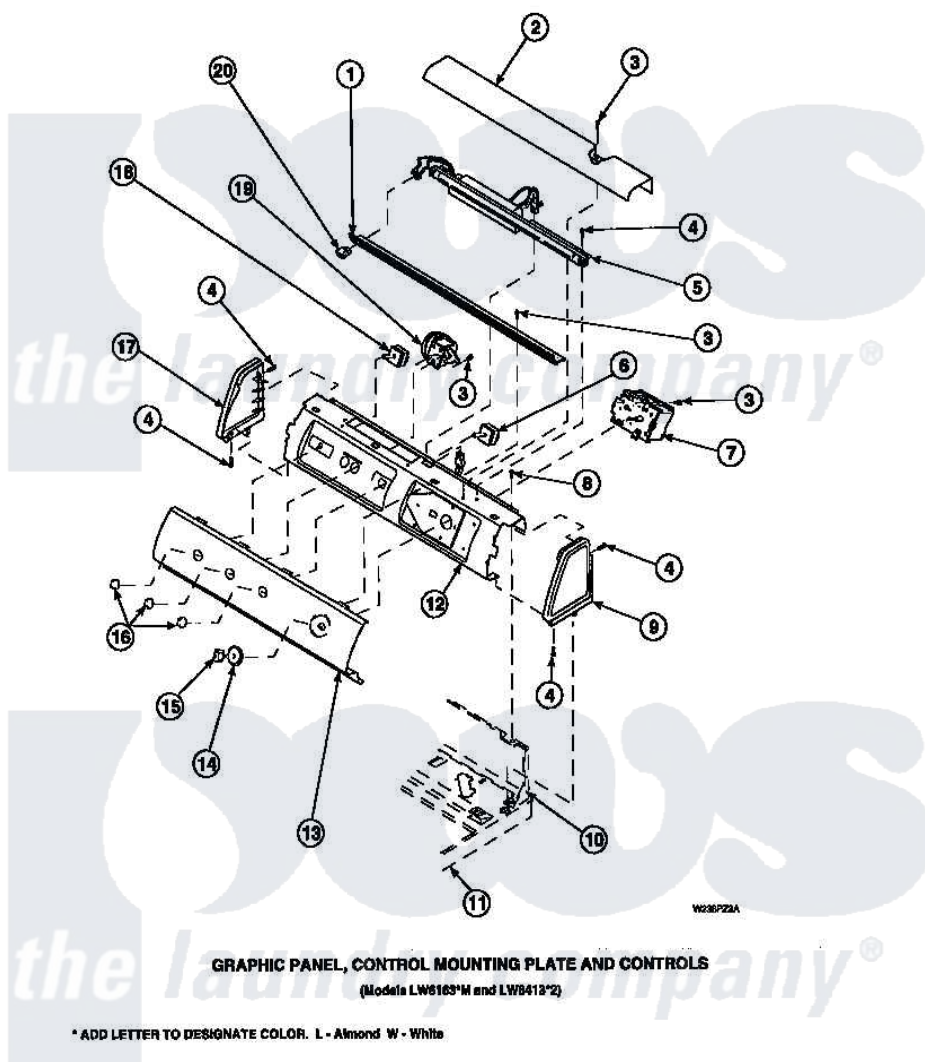

Amana LW8413L2 (BOM: PLW8413L2 A) 16 - GRAPHIC PANEL, CTRL MTG PLATE AND CTRLS

Amana Residential Amana LW8413L2 (BOM: PLW8413L2 A) Washer Parts Parts Diagram 16 - GRAPHIC PANEL, CTRL MTG PLATE AND CTRLS
Click on the part number to view part

Item	Original Part Number	Replaced By	Status	Part Description
1	34829			Diffuser, Lamp-Clear
2	34824		Not Available	TOP COVER
3	23962	W10116760		Screw
4	501086	90767		Screw, 8A X 3/8 HeX Washer Head Tapping
5	34836			Assembly, Fluorescent Light
8	34904	489355		Screw, 8 X 1/2
9	34817		Not Available	END CAP(RIGHT)
10	34903		Not Available	PANEL, BACK HOOD (USE 37782)
11	34902P		Not Available	TOP
12	34821		Not Available	CONTROL MOUNTING PLATE
17	34818		Not Available	END CAP(LEFT)
20	35038		Not Available	SWITCH/ WHITE