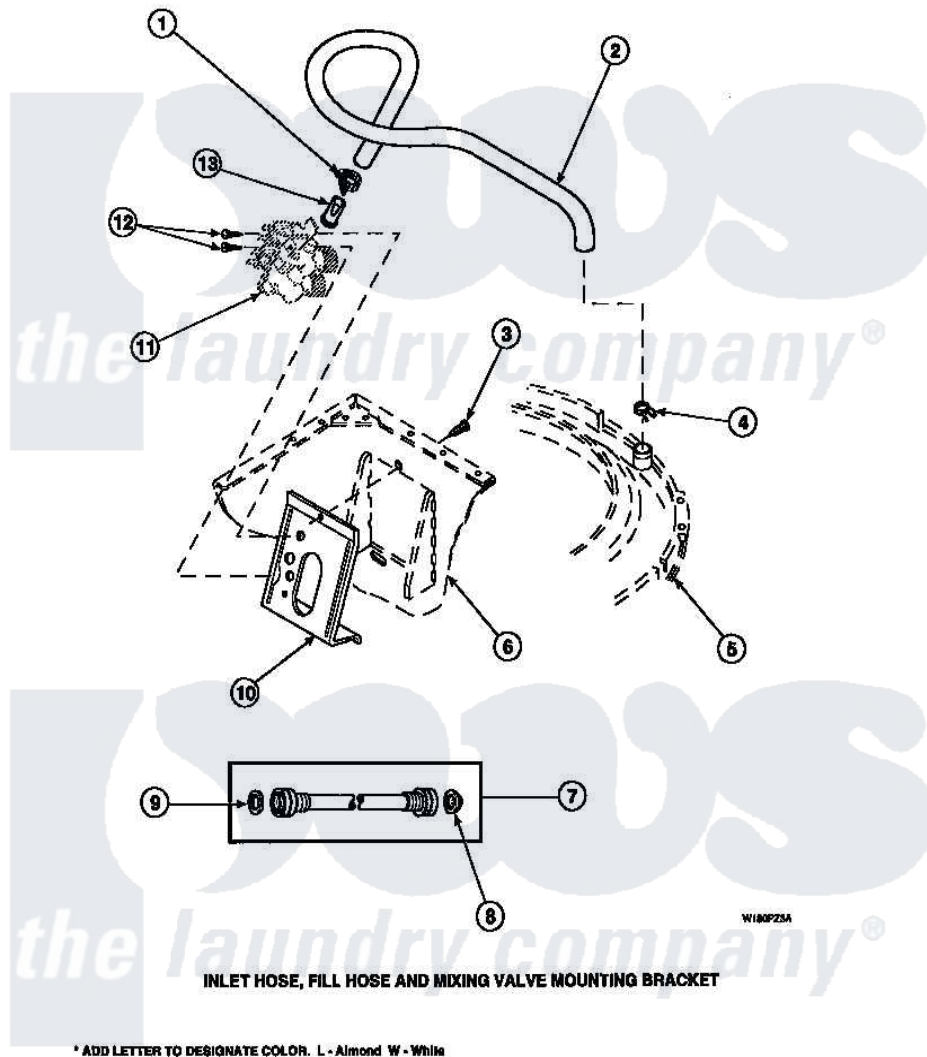

Amana LW8413L2 (BOM: PLW8413L2 A) 17 - INLET/FILL HOSE & MIXING VLV MTG BRKT

Amana Residential Amana LW8413L2 (BOM: PLW8413L2 A) Washer Parts Parts Diagram 17 - INLET/FILL HOSE & MIXING VLV MTG BRKT
Click on the part number to view part

Item	Original Part Number	Replaced By	Status	Part Description
1	36801	596669		Clamp, Manifold
2	35920		Not Available	HOSE,MIXING VALVE/TUB
3	33562	27001200		Screw
4	29210			Hose Clamp
5	36025P			Assembly, Tub Coverand Gasket
6	34475P		Not Available	CABINET
7	20618	21001467		Hose- 10'
"	20617		Not Available	HOSE, INLET (8 FT)
"	28330P	202860		Inlet Hose Assembly
8	28605	22002960		Strainer, Washer Inlet
9	20290	Y013783		Washer, Inlet Hose
10	34972	39407		Bracket, Valve
11	Y35177		Not Available	VALVE,MIXING-TEMP SENS
12	501086	00767		Screw, 8A X 3/8 HeX Washer