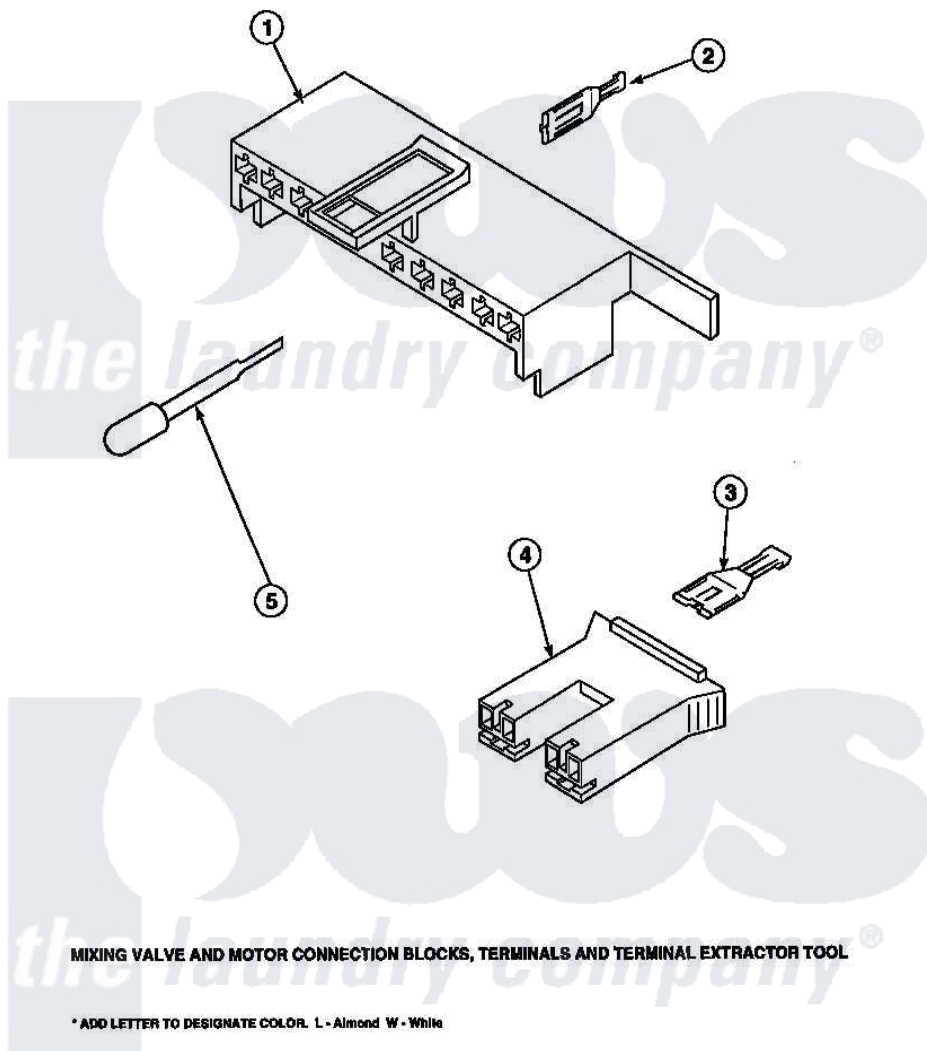

**Amana LW8413L2 (BOM: PLW8413L2 A) 19 - MIXING VALVE & MOTOR
CONN BLOCKS, TERM**

Amana [Residential Amana LW8413L2 \(BOM: PLW8413L2 A\) Washer Parts](#) Parts Diagram 19 - MIXING VALVE & MOTOR CONN BLOCKS, TERM
Click on the part number to view part

Item	Original Part Number	Replaced By	Status	Part Description
1	34677			10 Circuit Plug
2	Y00188			Molex Terminal
4	34676			Plug
"	34675		Not Available	PLUG
5	283P4			Terminal Extractor Tool