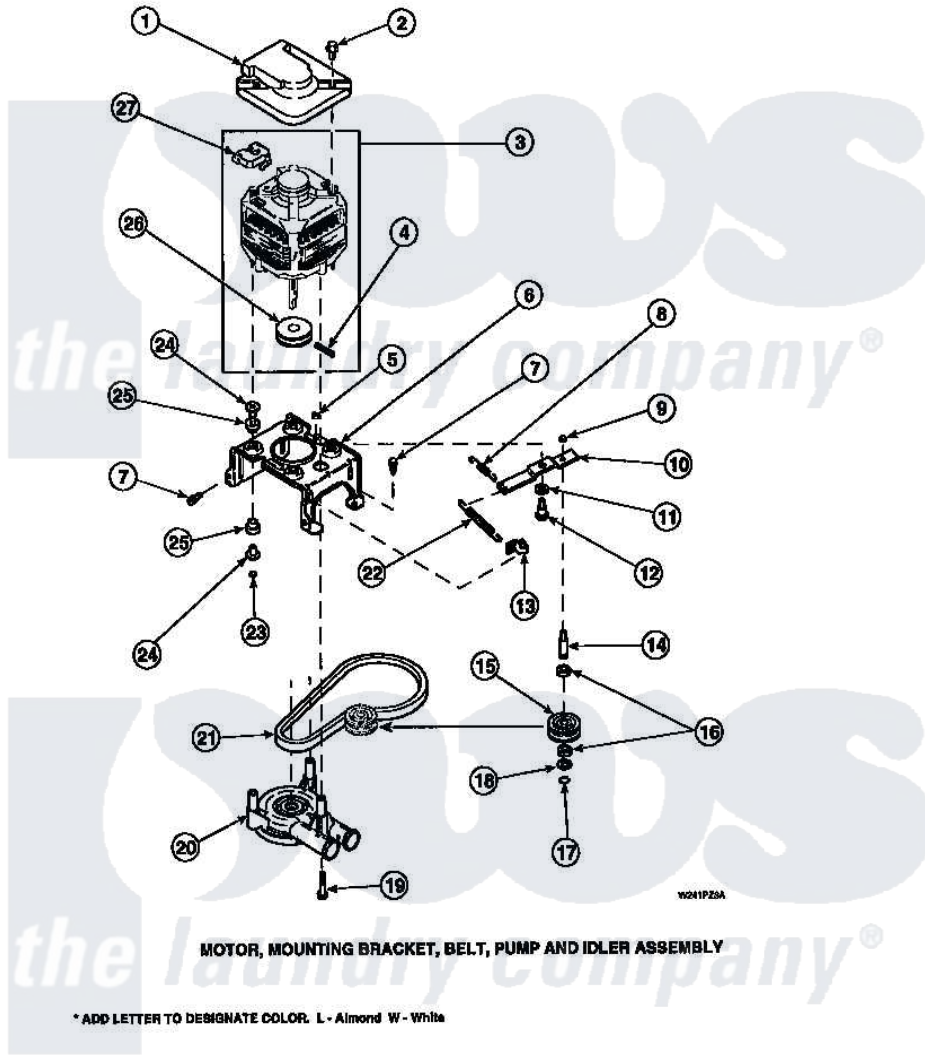

**Amana LW8413L2 (BOM: PLW8413L2 A) 20 - MOTOR, MTG BRKT, BELT, PUMP & IDLER ASSY**

Amana Residential Amana LW8413L2 (BOM: PLW8413L2 A) Washer Parts Parts Diagram 20 - MOTOR, MTG BRKT, BELT, PUMP & IDLER ASSY  
 Click on the part number to view part

Item	Original Part Number	Replaced By	Status	Part Description
1	34754	<a href="#">40112301</a>		Shield, Motor
2	36639	<a href="#">4312464</a>		Screw
3	34571P	<a href="#">27001215</a>		Motor W/Pulley
4	<a href="#">23750</a>			Pin, Roll
5	52566	<a href="#">27001225</a>		Nut, Jam Mid Lock 1/4-20
6	34890		Not Available	BRACKET, MOTOR MOUNT
"	<a href="#">37415P</a>			Kit, Motor Brkt
"	37415	<a href="#">37415P</a>		Kit, Motor Brkt
7	Y31645	<a href="#">27001200</a>		Screw
8	30620		Not Available	SPRING, IDLER LEVER HEL
9	28803	<a href="#">2221070</a>		Clamp, Nylon
10	31054	<a href="#">40041002</a>		Lever, Idler
"	37443	<a href="#">40041002</a>		Lever, Idler
11	81392	<a href="#">40054701</a>		Washer
12	27229	<a href="#">40038901</a>		Screw, 1/4-20

13	<a href="#">28849</a>		Clip, Spring
14	<a href="#">28802</a>		Shaft, Idler
15	28800	Not Available	WHEEL, IDLER
16	<a href="#">Y29443</a>		Washer, Felt
17	<a href="#">23748</a>		Ring, Retaining
18	<a href="#">52549</a>		Washer, 501 ID X3/4 Odx
19	Y34565	<a href="#">40063701</a>	Screw, 10-16 x 1.75
20	36863P	<a href="#">27001233</a>	Pump
21	<a href="#">28808</a>		Belt, Agitate And Spin
22	<a href="#">37366</a>		Spring, Idler
"	<a href="#">37606</a>		Spring, Idler Lever
23	35423	<a href="#">3400029</a>	Nut, Adapter Plate
24	<a href="#">34791</a>		Post, Mount-Motor
25	<a href="#">34788</a>		Mount, Motor
26	27171	Not Available	PULLEY, MOTOR
27	35632	Not Available	SWITCH, MOTOR