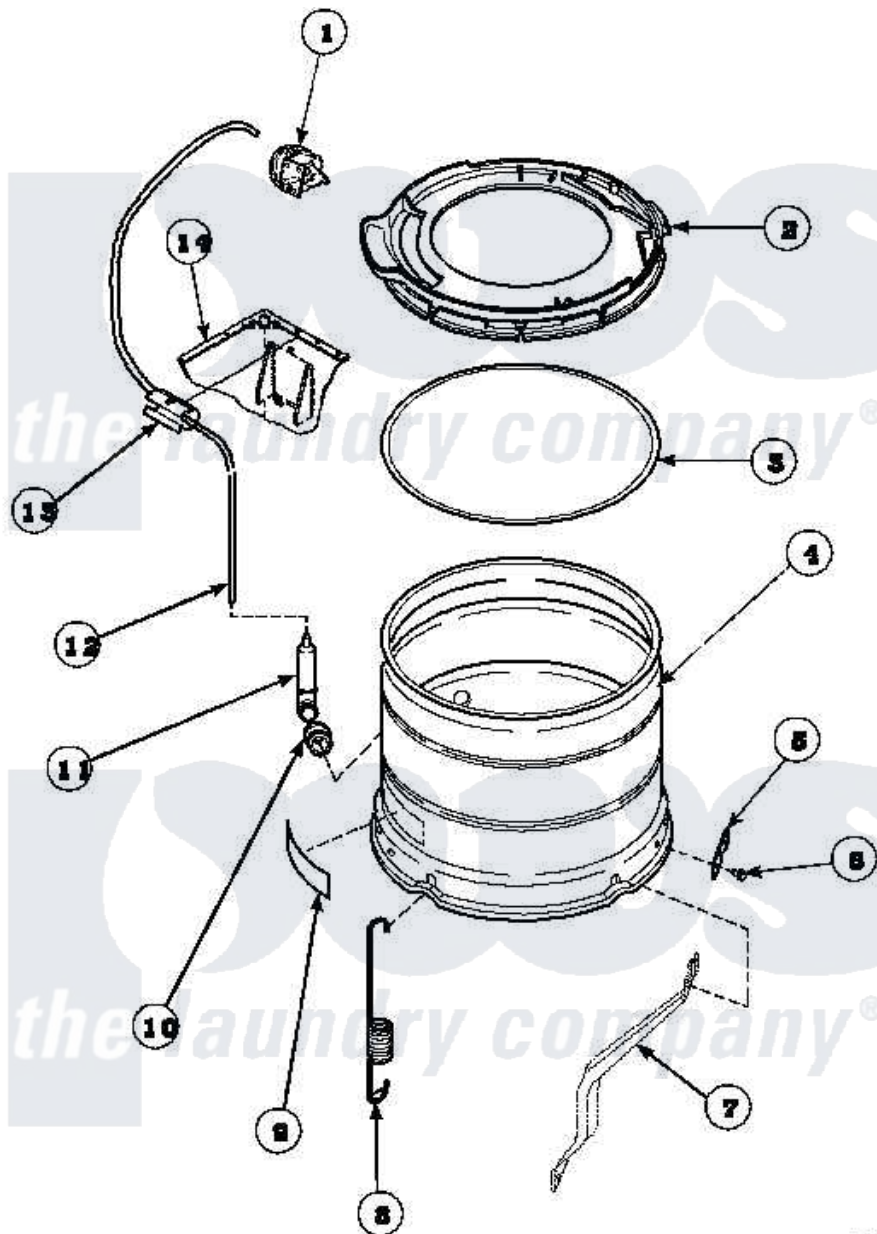

# Amana LW8413L2 (BOM: PLW8413L2 A) 21 - OUTER TUB, COVER AND PRESSURE HOSE

Amana Residential Amana LW8413L2 (BOM: PLW8413L2 A) Washer Parts Parts Diagram 21 - OUTER TUB, COVER AND PRESSURE HOSE

Click on the part number to view part

Item	Original Part Number	Replaced By	Status	Part Description
1	36136	<a href="#">39078</a>		Switch- Pr
2	<a href="#">36025P</a>			Assembly, Tub Coverand Gasket
3	<a href="#">32857</a>			Gasket, Tub Cover Small
4	<a href="#">34438P</a>			Assembly, Outer Tub
5	<a href="#">27926</a>			Plate, Leg .063
6	35369	<a href="#">40128701</a>		Screw, 5/16-18 X .50
7	34471		Not Available	LEG,SUPPORT
8	<a href="#">35948</a>			Spring, Leg-Large Tub
9	500049		Not Available	STICKER
10	29175	<a href="#">40037801</a>		Grommet
11	30907	<a href="#">40008501</a>		Assembly, Pressure Bulb
13	36985		Not Available	CLIP, HOSE
14	34475P		Not Available	CABINET