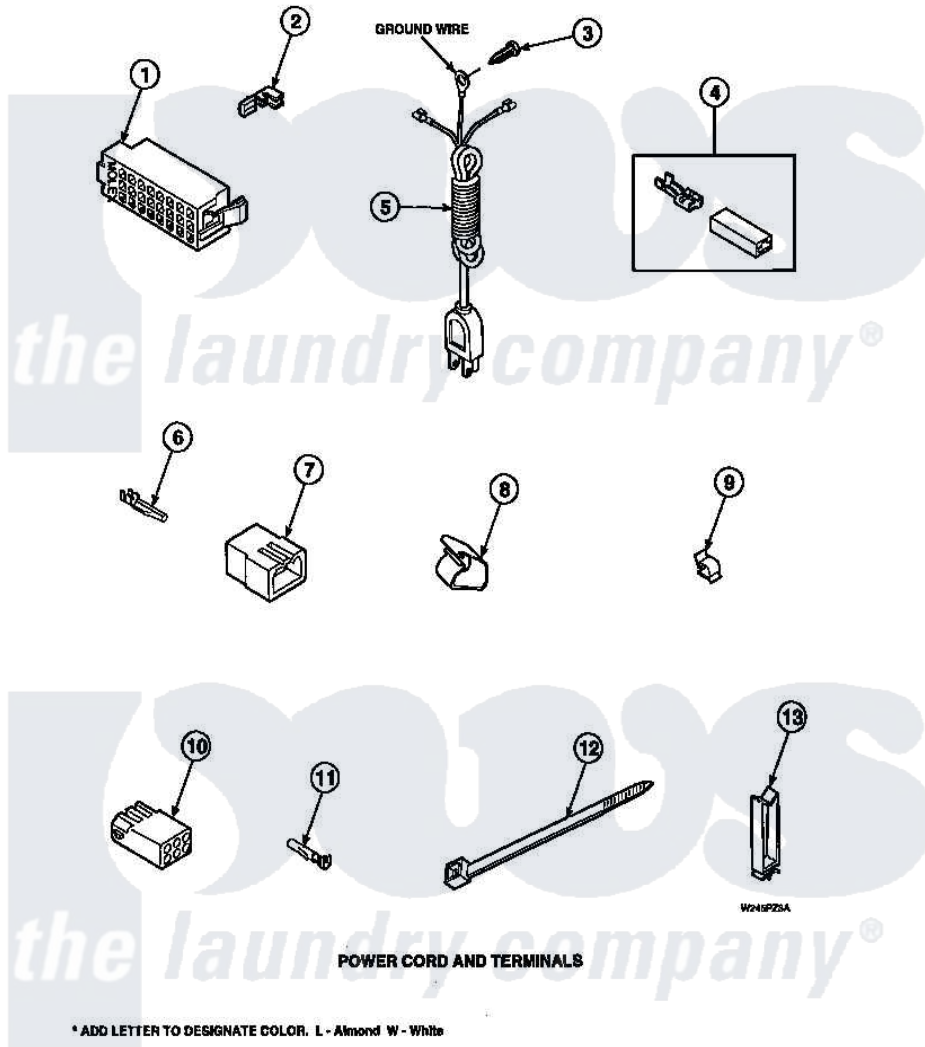

# Amana LW8413L2 (BOM: PLW8413L2 A) 23 - POWER CORD AND TERMINALS

Amana Residential Amana LW8413L2 (BOM: PLW8413L2 A) Washer Parts Parts Diagram 23 - POWER CORD AND TERMINALS

Click on the part number to view part

Item	Original Part Number	Replaced By	Status	Part Description
1	<a href="#">34123</a>			Housing, LH -24 Position
2	<a href="#">Y00188</a>			Molex Terminal
3	<a href="#">52909</a>			Screw, 10B-16 X 1/2 HeX
5	33559		Not Available	POWER CORD
6	<a href="#">Y00116</a>			Terminal, Pin-Male
7	26302		Not Available	PLUG, 1 CIRCUIT
"	<a href="#">23033</a>			Plug, 9 Circuit
"	<a href="#">23041</a>			Plug, 6 Circuit
8	35521		Not Available	CLIP, HARNESS HOLDER
9	<a href="#">21036</a>			Clip, Cable
10	<a href="#">26301</a>			Receptacle, Molex
"	<a href="#">26708</a>			Receptacle, 6 Circuit
12	36466	<a href="#">M0321209</a>		Tie-Electrical
13	36274		Not Available	CLIP, HARNESS