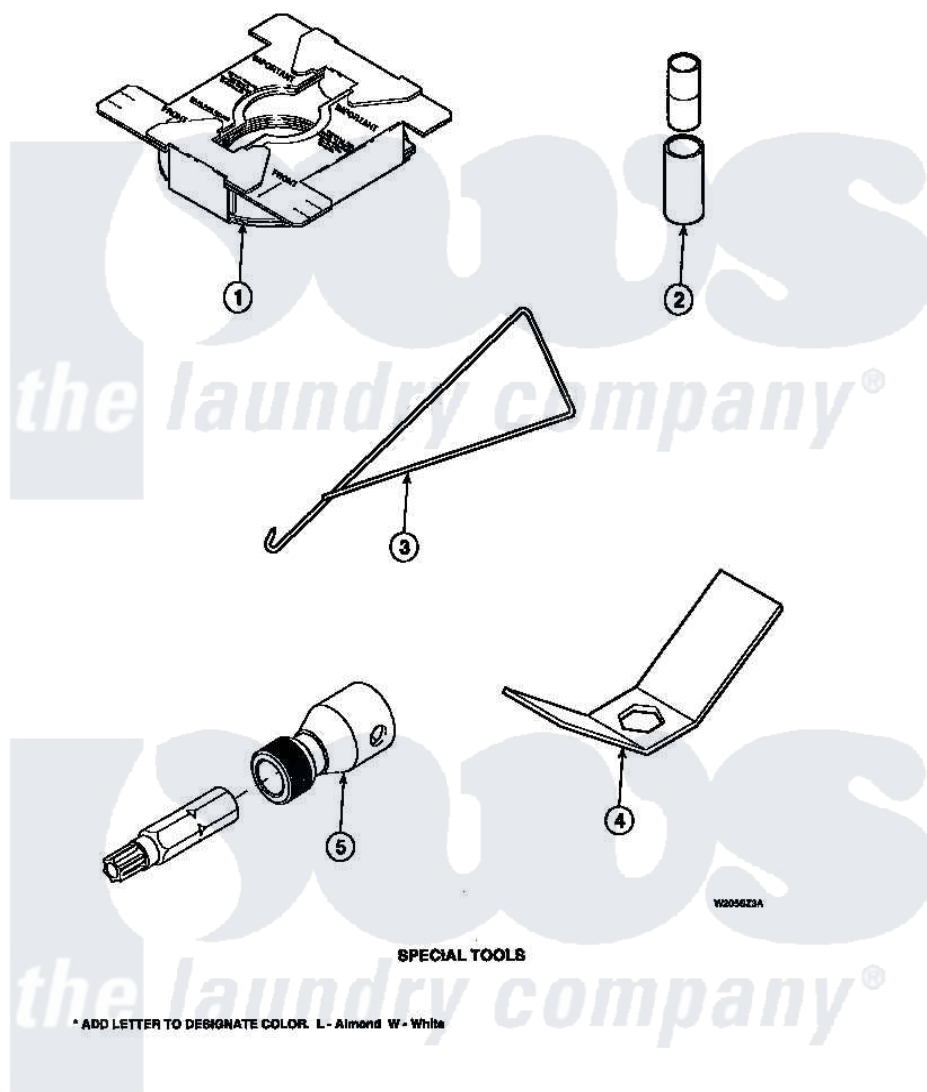

Amana LW8413L2 (BOM: PLW8413L2 A) 24 - SPECIAL TOOLS

Amana Residential Amana LW8413L2 (BOM: PLW8413L2 A) Washer Parts Parts Diagram 24 - SPECIAL TOOLS
 Click on the part number to view part

Item	Original Part Number	Replaced By	Status	Part Description
1	36926		Not Available	BRACE, SHIPPING
2	242P4			Installer, Spring
3	289P4	321P4		Hook, Spring
4	237P4	306P4		Hex Wrench
5	282P4			T25 Tamper Resistant Bit
"	24161			Torx Bit Holder
NI	555P3	725P3		Kit