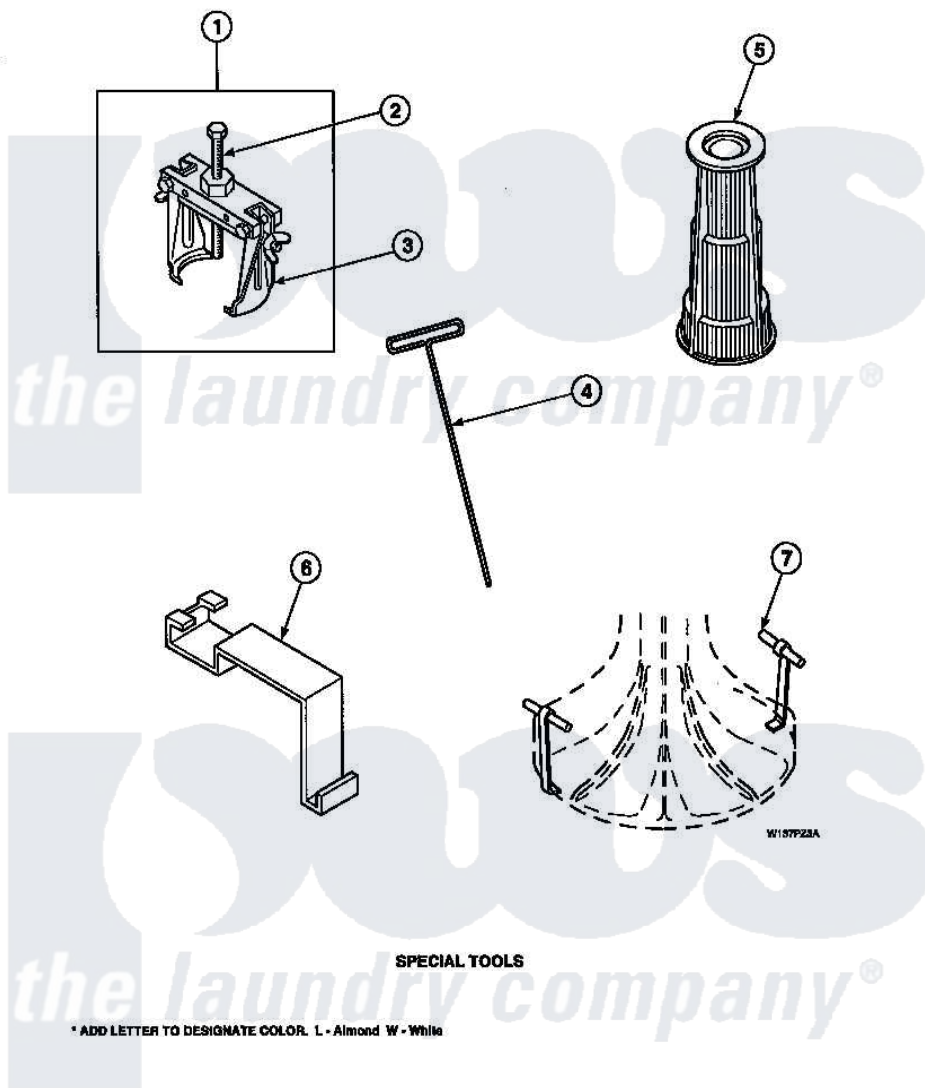

# Amana LW8413L2 (BOM: PLW8413L2 A) 25 - SPECIAL TOOLS

Amana Residential Amana LW8413L2 (BOM: PLW8413L2 A) Washer Parts Parts Diagram 25 - SPECIAL TOOLS

[Click on the part number to view part](#)

Item	Original Part Number	Replaced By	Status	Part Description
1	<a href="#">294P4</a>			Bell Tool
2	<a href="#">294P4B</a>			Drive Bell Bolt
3	<a href="#">294P4A</a>			Jaw, Drive Bell Tool
4	291P4		Not Available	WRENCH, T - ALLEN
5	<a href="#">293P4</a>			Seal Tool
6	<a href="#">273P4</a>			Tub Cover Gasket Tool
7	<a href="#">254P4P</a>			Agitator Hooks
NI	555P3	<a href="#">725P3</a>		Kit