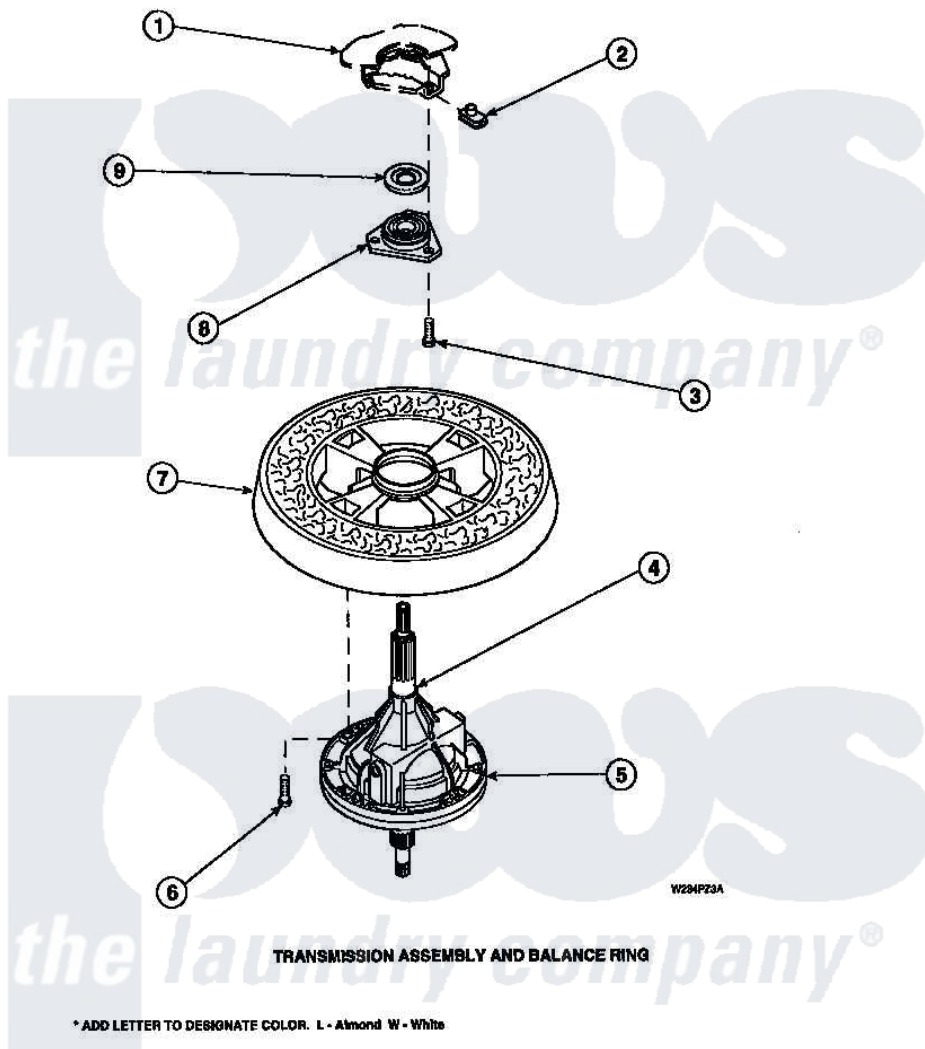

Amana LW8413L2 (BOM: PLW8413L2 A) 27 - TRANSMISSION ASSY AND BALANCE RING

Amana Residential Amana LW8413L2 (BOM: PLW8413L2 A) Washer Parts Parts Diagram 27 - TRANSMISSION ASSY AND BALANCE RING

Click on the part number to view part

Item	Original Part Number	Replaced By	Status	Part Description
1	34438P			Assembly, Outer Tub
2	27222			Nut, Retainer 5/16-18
3	36991	3400500		Bolt, 3405245 5/16-18 X 3/4
4	27604P			Never-Seeze 1 Oz Tube
5	34526P			Assembly, Transmission
6	37047		Not Available	SCREW, CAP
7	34731		Not Available	ASSY,BALANCE RING-COMPL
8	27182	40004201P		Main Bearing Assembly
9	27187			Flinger