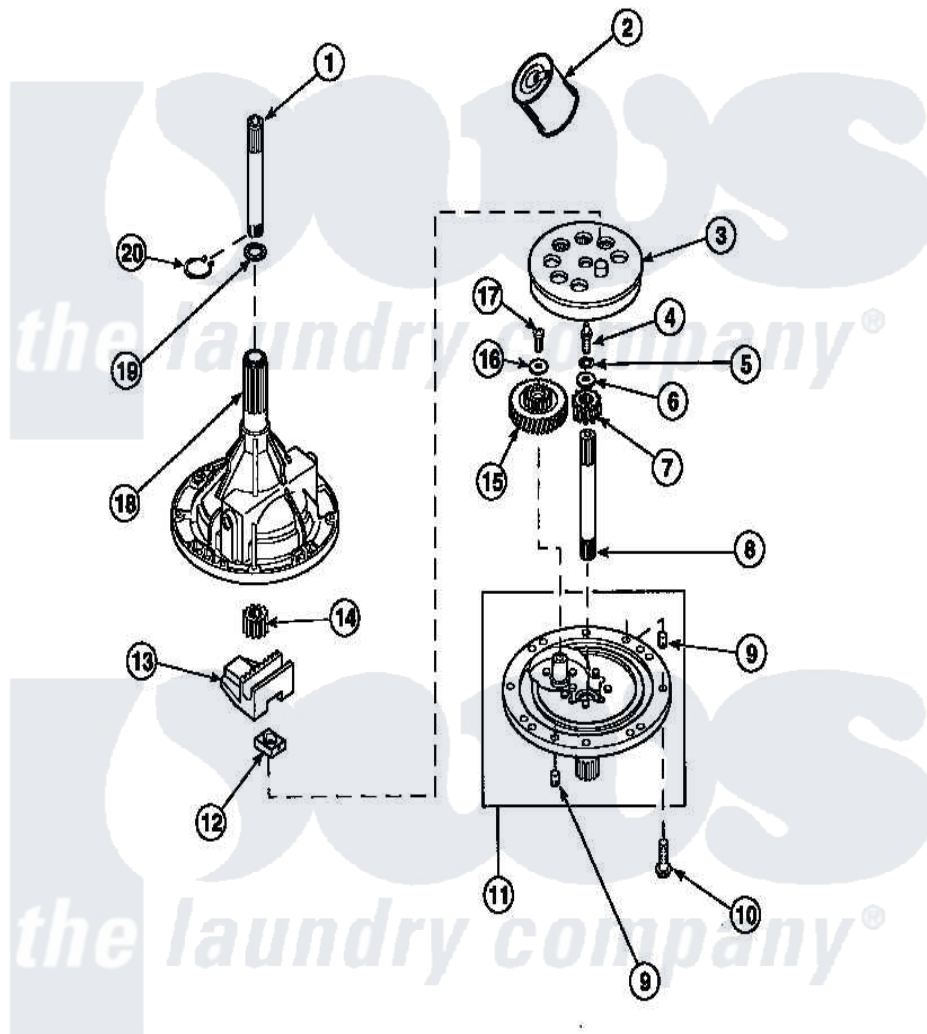

Amana LW8413L2 (BOM: PLW8413L2 B) 01 - 34526P TRANSMISSION ASSY

Amana Residential Amana LW8413L2 (BOM: PLW8413L2 B) Washer Parts Parts Diagram 01 - 34526P TRANSMISSION ASSY

Click on the part number to view part

Item	Original Part Number	Replaced By	Status	Part Description
1	Y36570			Shaft, Output
2	27243P			Oil, CW Transmission F-
3	26577			Assembly, Gear And Stud
4	27030		Not Available	SCREW, 1/4-20 SPECIAL
5	21456			Lockwasher, 1/4 Intshkp
6	26509	40041501		Washer
7	36562			Pinion, Drive
8	34853			Shaft, Input
9	27172			Pin, Dowel
10	32814		Not Available	SCREW, 1/4-20X7/8 SERRA
11	38290			Assembly, Cover
12	26493			Slide
13	Y31526			Rack
14	27003			Pinion, Agitator
15	29161			Gear, Reduction

16	29260	Not Available	WASHER
17	29273		Screw, 1/4-20 X 3/8
18	33223	Not Available	ASSY, TRANSMISSION CASE
19	35092		Washer, 3628id X 1.00 X .056
20	27197		Ring, Retaining
NI	37577P	Not Available	SEALANT