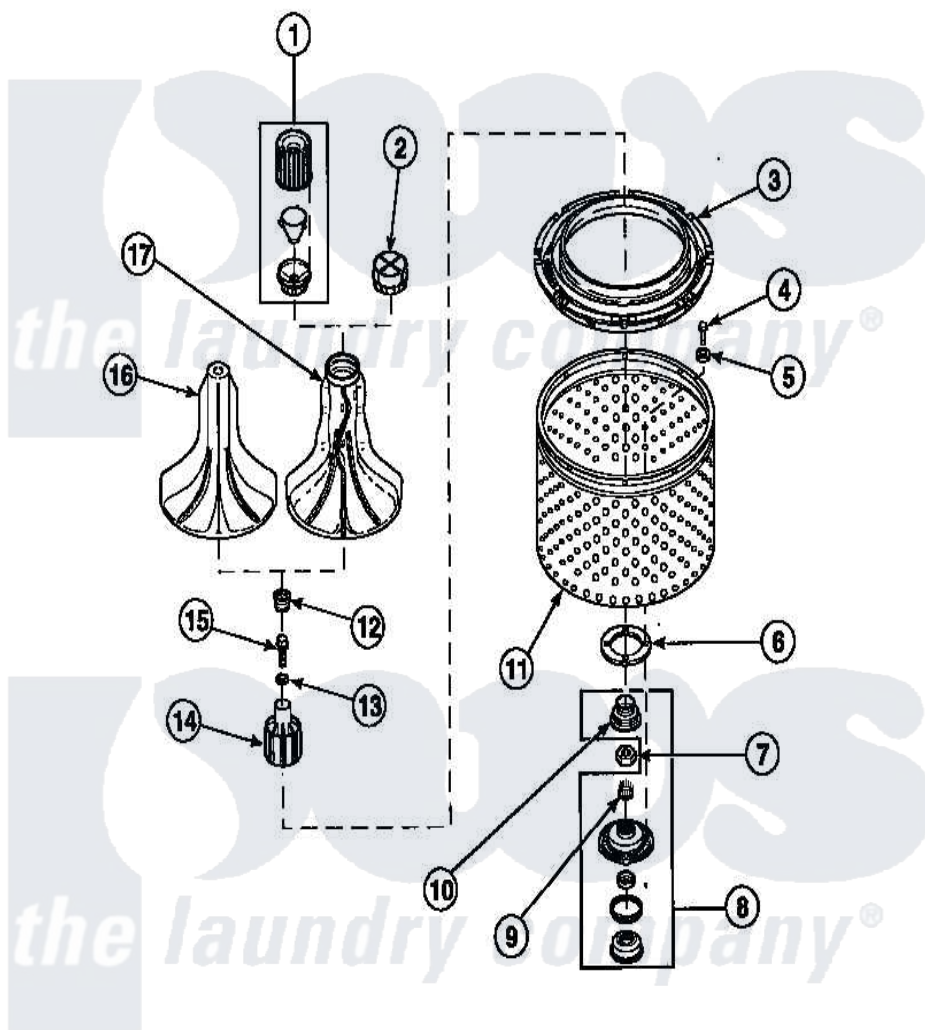

**Amana LW8413L2 (BOM: PLW8413L2 B) 02 - AGITATOR/DRIVE
BELL/SEAL KIT/TUB & HUB**

Amana Residential Amana LW8413L2 (BOM: PLW8413L2 B) Washer Parts Parts Diagram 02 - AGITATOR/DRIVE
BELL/SEAL KIT/TUB & HUB
Click on the part number to view part

Item	Original Part Number	Replaced By	Status	Part Description
1	36542	40002101W		Assembly, Fabric Softner
2	36515			Cap, Agitator
3	35035			Guard, Clothes
4	27202	W10116787		Screw
5	28094			Gasket
7	Y29220	40016301		Nut, Lock
9	29728	40008301		Insert, Spline
10	36425	40016101		Seal, Bell Drive
12	36511	40008401		Plug, Bell
13	36472			O-Ring
15	34288	40065102		Screw, Shoulder 1/4
16	33513			Agitator, Short-Coin