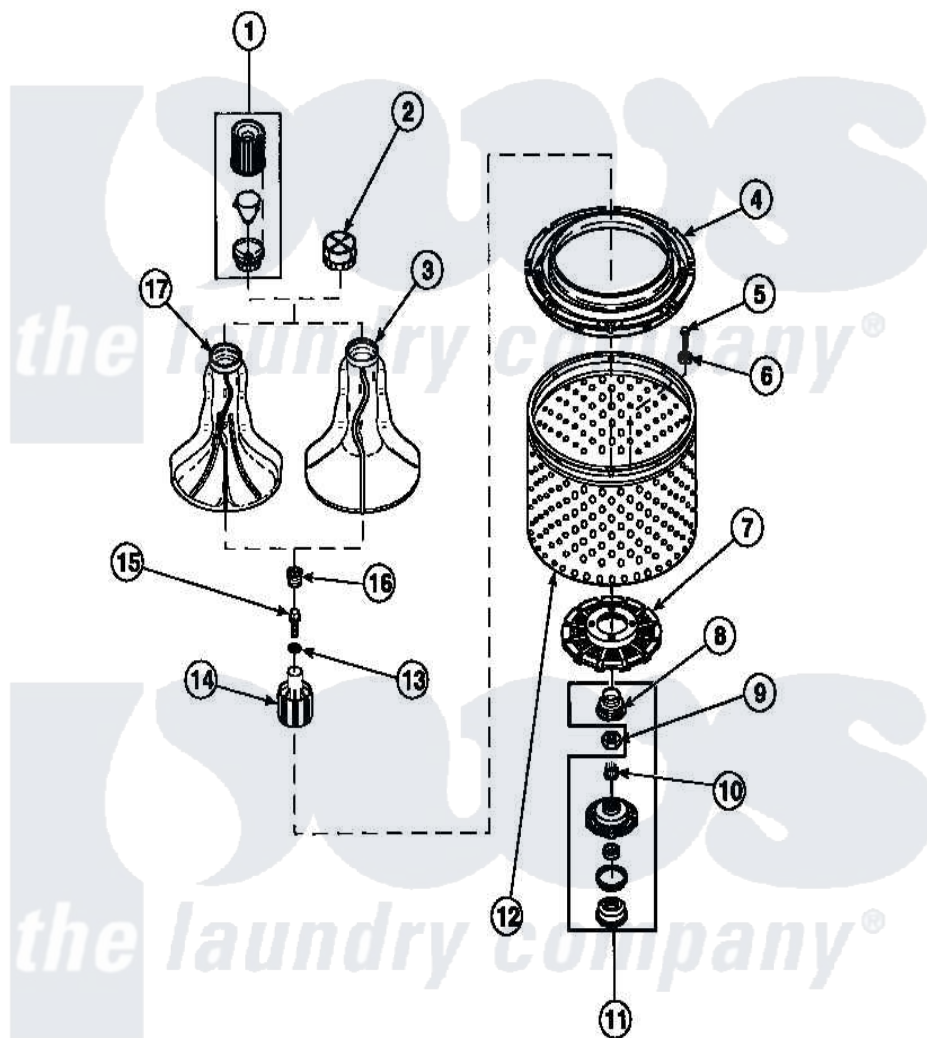

**Amana LW8413L2 (BOM: PLW8413L2 B) 03 - AGITATOR/DRIVE  
BELL/SEAL KIT/TUB & HUB**

Amana Residential Amana LW8413L2 (BOM: PLW8413L2 B) Washer Parts Parts Diagram 03 - AGITATOR/DRIVE  
BELL/SEAL KIT/TUB & HUB  
Click on the part number to view part

Item	Original Part Number	Replaced By	Status	Part Description
1	36542	<a href="#">40002101W</a>		Assembly, Fabric Softner
2	<a href="#">36515</a>			Cap, Agitator
3	36507	<a href="#">40000501W</a>		Agitator, Flex Vane
4	<a href="#">35035</a>			Guard, Clothes
5	27202	<a href="#">W10116787</a>		Screw
6	<a href="#">28094</a>			Gasket
7	32998	<a href="#">39371</a>		Filter Lin
8	36425	<a href="#">40016101</a>		Seal, Bell Drive
9	Y29220	<a href="#">40016301</a>		Nut, Lock
10	29728	<a href="#">40008301</a>		Insert, Spline
11	495P3	<a href="#">R9900552</a>		Hub And Seal
12	33501P	<a href="#">R9900144</a>		Kit- Wash
13	<a href="#">36472</a>			O-Ring
14	36443P	<a href="#">R9900189</a>		Kit, Drive Bell And Seal
15	34288	<a href="#">40065102</a>		Screw, Shoulder 1/4