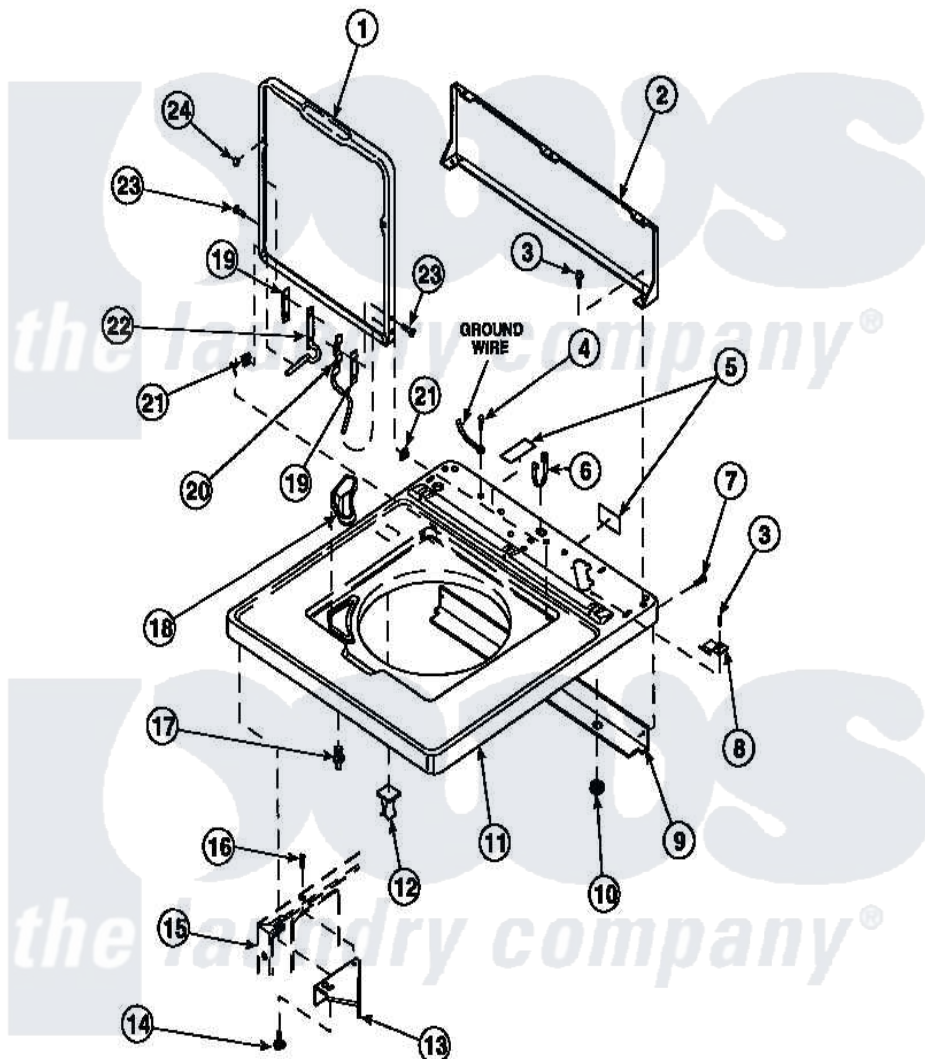

Amana LW8413L2 (BOM: PLW8413L2 B) 05 - CAB TOP/LOADING DR & CTRL HOOD REAR PAN

Amana Residential Amana LW8413L2 (BOM: PLW8413L2 B) Washer Parts Parts Diagram 05 - CAB TOP/LOADING DR & CTRL HOOD REAR PAN  
 Click on the part number to view part

Item	Original Part Number	Replaced By	Status	Part Description
2	34903		Not Available	PANEL, BACK HOOD (USE 37782)
3	23962	<a href="#">W10116760</a>		Screw
4	<a href="#">52909</a>			Screw, 10B-16 X 1/2 HeX
6	21903	<a href="#">211881</a>		Grommet, Cord Part Not Used-Gas Models Only
7	27196	<a href="#">27001200</a>		Screw
8	35887	<a href="#">40063901</a>		Clip, Hold Down
11	34902P		Not Available	TOP
12	36519		Not Available	CLIP
13	<a href="#">36034</a>			Bracket, Director-Module
14	Y31644	<a href="#">27001200</a>		Screw
15	34475P		Not Available	CABINET
16	36035		Not Available	SCREW,8-18X3/8 PHIL FLT HD
17	<a href="#">56534</a>			Barrel, Support