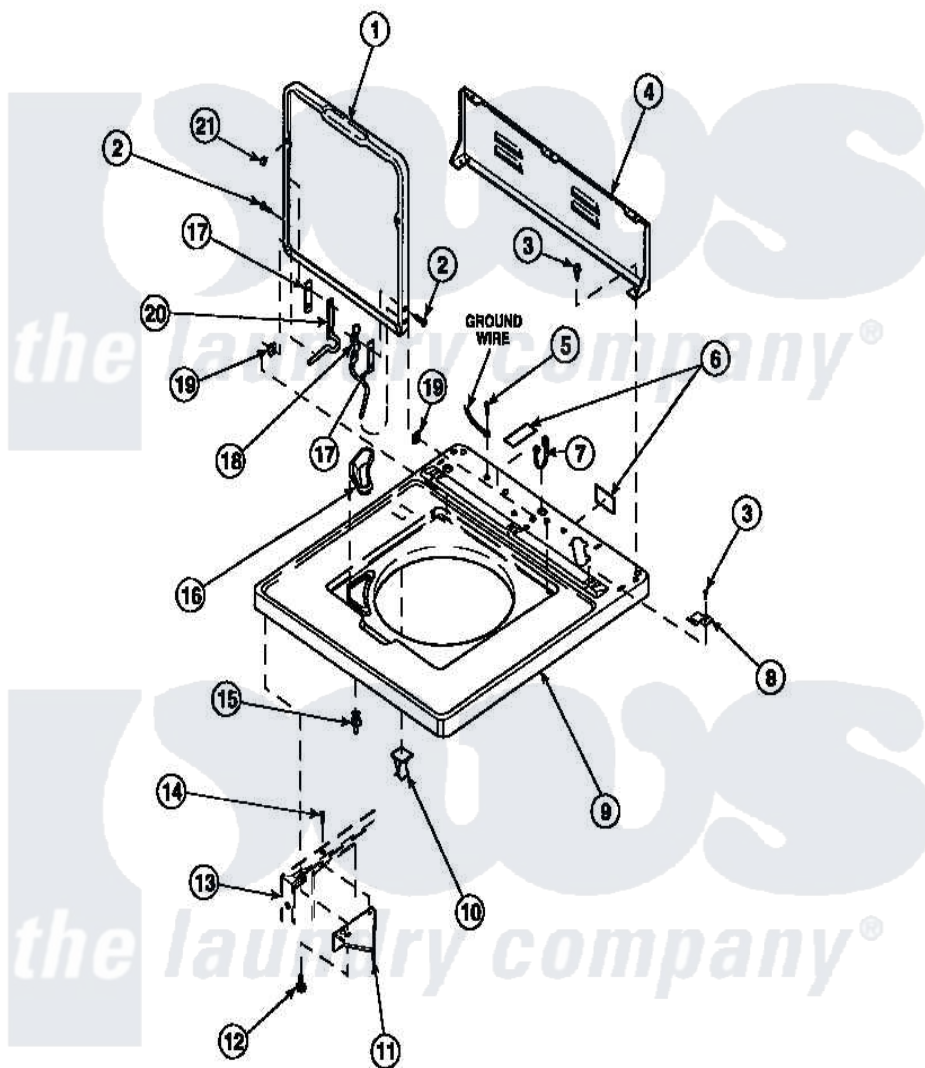

Amana LW8413L2 (BOM: PLW8413L2 B) 06 - CAB TOP/LOADING DR & CTRL HOOD REAR PAN

Amana Residential Amana LW8413L2 (BOM: PLW8413L2 B) Washer Parts Parts Diagram 06 - CAB TOP/LOADING DR & CTRL HOOD REAR PAN
 Click on the part number to view part

Item	Original Part Number	Replaced By	Status	Part Description
1	36018P		Not Available	LOADING DOOR MODELS LW9203x
2	34337	W10119828		Screw, Lid Hinge Mounting
3	23962	W10116760		Screw
4	34903		Not Available	PANEL, BACK HOOD (USE 37782)
5	52909			Screw, 10B-16 X 1/2 HeX
6	24903		Not Available	STICKER,DISCONNECT POW
7	21903	211881		Grommet, Cord Part Not Used-Gas Models Only
8	35887	40063901		Clip, Hold Down
9	34902P		Not Available	TOP
10	36519		Not Available	CLIP
11	36034			Bracket, Director-Module
12	Y31644	27001200		Screw

13	34475P	Not Available	CABINET
14	36035	Not Available	SCREW,8-18X3/8 PHIL FLT HD
15	56534		Barrel, Support
16	34776	Not Available	DISPENSER,BLEACH
17	34338		Gasket, Hinge
18	36437		Hinge, Lid R
19	33446	40008201	Bushing, Hinge
20	36513		Hinge, Left
21	21685	40038001	Bumper