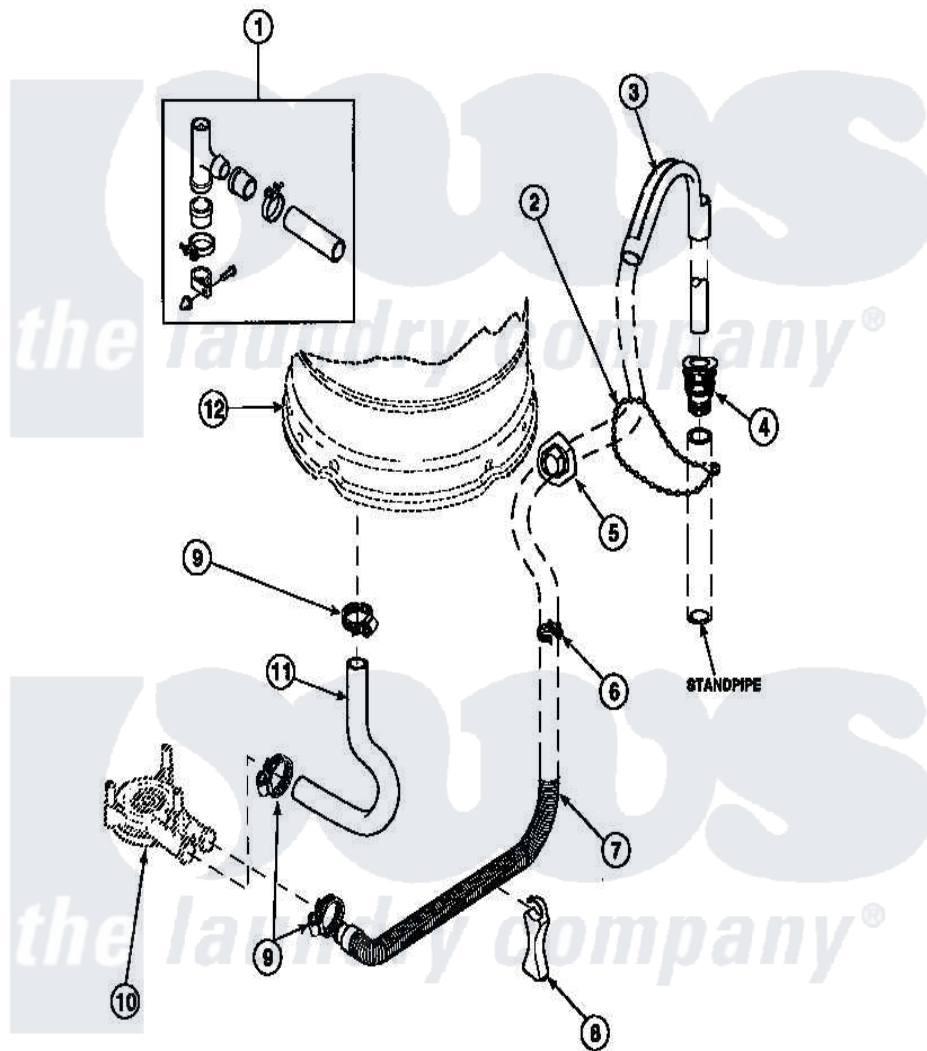

# Amana LW8413L2 (BOM: PLW8413L2 B) 07 - DRAIN HOSE AND SIPHON BREAK

Amana Residential Amana LW8413L2 (BOM: PLW8413L2 B) Washer Parts Parts Diagram 07 - DRAIN HOSE AND SIPHON BREAK

[Click on the part number to view part](#)

Item	Original Part Number	Replaced By	Status	Part Description
1	562P3	<a href="#">76660</a>		Break-Sphn
2	33489	<a href="#">8539404</a>		Tie-Wire
3	33615	<a href="#">22003814</a>		Retainer, Drain Hose
4	36878	<a href="#">40008101</a>		Adapter, Standpipe
5	<a href="#">32219</a>			Relief, Strain
6	<a href="#">36014</a>			Clip, Retainer-Hose
7	37245	<a href="#">40053901</a>		Hose, Drain
8	<a href="#">36522</a>			Hose Support
"	<a href="#">35487</a>			Support, Hose
9	36802	<a href="#">285655</a>		Clamp, Hose
10	36863P	<a href="#">27001233</a>		Pump
11	<a href="#">35753</a>			Hose, Tub To Pump-Ddp
12	<a href="#">34438P</a>			Assembly, Outer Tub