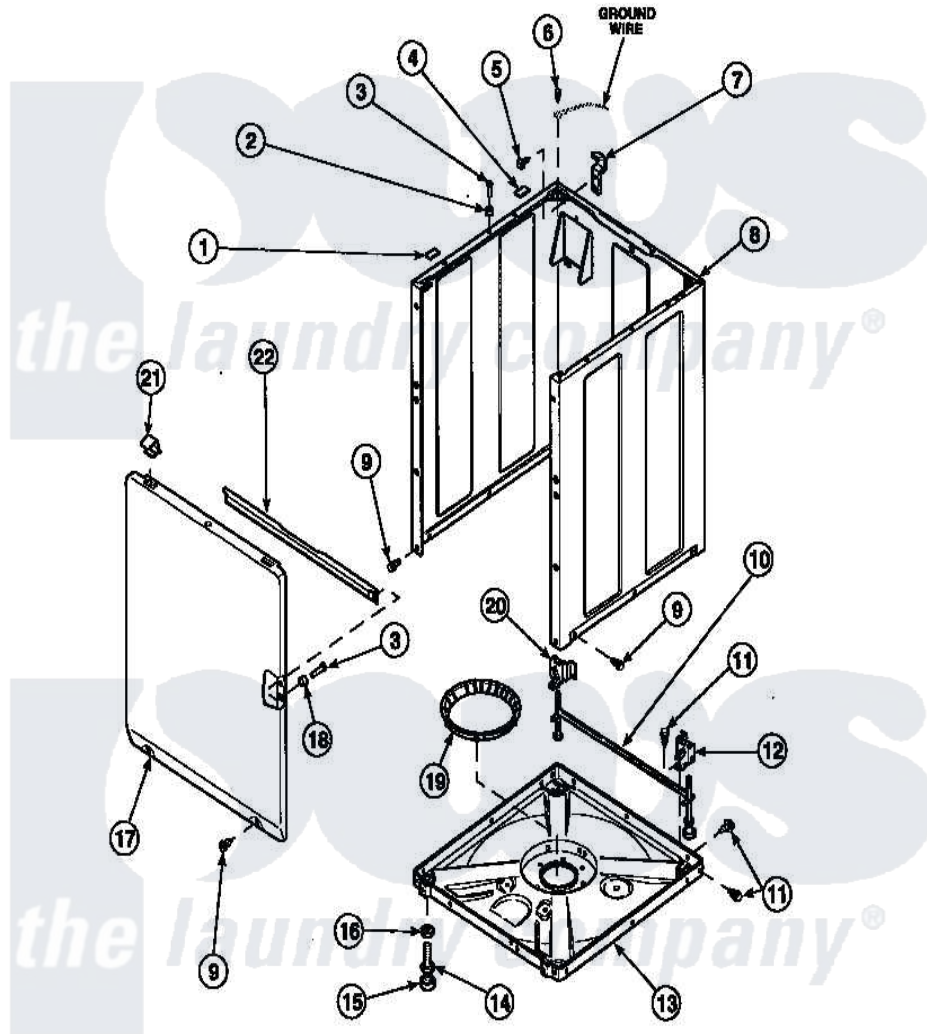

**Amana LW8413L2 (BOM: PLW8413L2 B) 08 - FRONT PANEL, BASE ASSY AND CABINET ASSY**

Amana Residential Amana LW8413L2 (BOM: PLW8413L2 B) Washer Parts Parts Diagram 08 - FRONT PANEL, BASE ASSY AND CABINET ASSY  
 Click on the part number to view part

Item	Original Part Number	Replaced By	Status	Part Description
1	<a href="#">Y56128</a>			Pad, Bumper
2	56079	<a href="#">505187</a>		Locator, Panel
3	32671	<a href="#">Y014874</a>		Screw, Idler Arm And Sleeve
4	<a href="#">36226</a>			Pad, Bumper .25
5	34499		Not Available	SCREW, No.10B X 1/4 TAP IN HX
6	23962	<a href="#">W10116760</a>		Screw
7	<a href="#">Y27103</a>			Hinge, Hold-Down Lug
8	34475P		Not Available	CABINET
9	27196	<a href="#">27001200</a>		Screw
10	<a href="#">34443</a>			Assembly, Leg And Stabilier
11	35148		Not Available	SCREW, 1/4-14 X 3/8 HX HD
12	36036		Not Available	BRACKET, SLL-RIGHT
13	<a href="#">36599P</a>			Assembly Nut/ Leg Base
"	<a href="#">34434P</a>			Assembly Nut/Leg Base

14	Y34319	<a href="#">22003428</a>	Leg, Adjustable
15	34318	<a href="#">40016001</a>	Foot, Rubber
16	Y21899	<a href="#">40038101</a>	Nut, Leg
17	34656P	Not Available	NOT GOOD No. SEE NOTE PNL, FRONT
18	<a href="#">28102</a>		Locator, Panel
19	36108	Not Available	SNUBBER PAD & ISOLATOR
20	<a href="#">36037</a>		Bracket, SII-Left
21	<a href="#">35865</a>		Clip, Hold-Down Front Panel
22	Y35097	Not Available	BRACE, FRT PNL