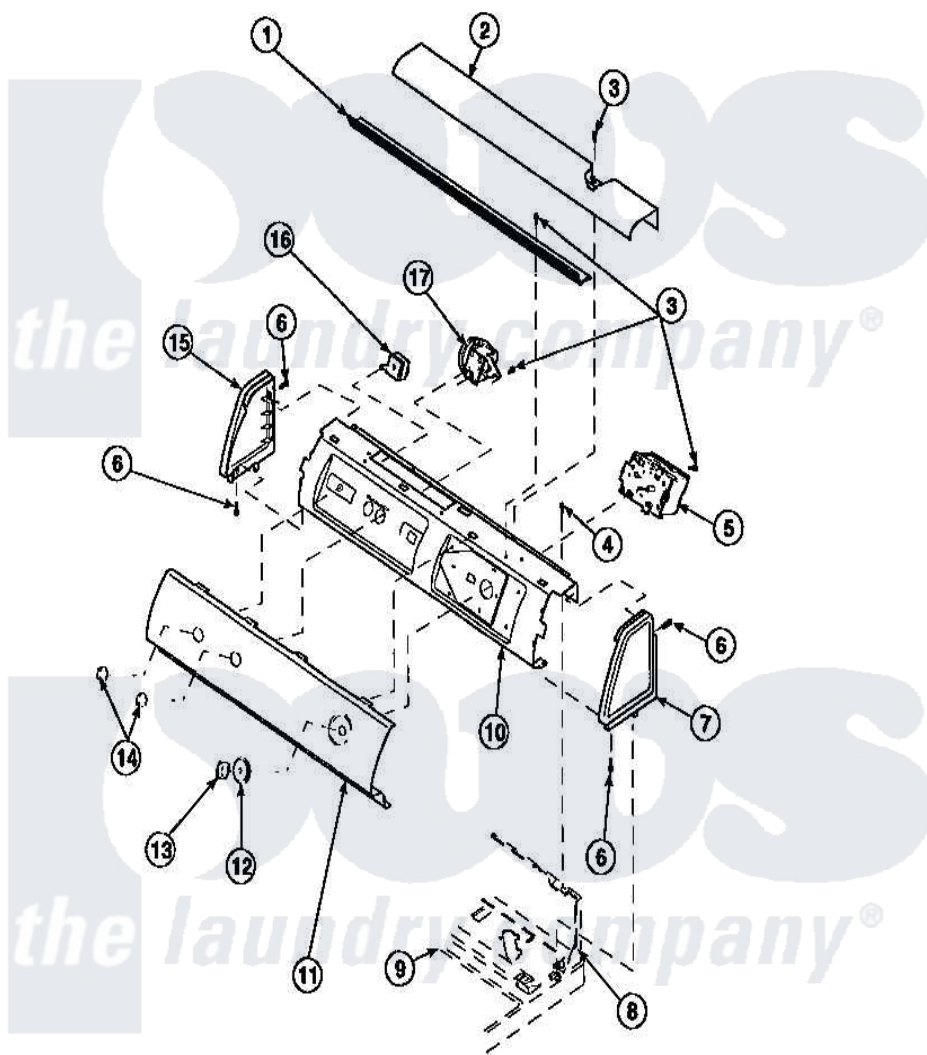

Amana LW8413L2 (BOM: PLW8413L2 B) 09 - GRAPHIC PANEL, CTRL  
MTG PLATE AND CTRLS

Amana Residential Amana LW8413L2 (BOM: PLW8413L2 B) Washer Parts Parts Diagram 09 - GRAPHIC PANEL, CTRL  
MTG PLATE AND CTRLS

Click on the part number to view part

Item	Original Part Number	Replaced By	Status	Part Description
3	23962	<a href="#">W10116760</a>		Screw
4	34904	<a href="#">489355</a>		Screw, 8 X 1/2
6	501086	<a href="#">90767</a>		Screw, 8A X 3/8 HeX Washer Head Tapping
8	34903		Not Available	PANEL, BACK HOOD (USE 37782)
9	34902P		Not Available	TOP
10	34821		Not Available	CONTROL MOUNTING PLATE