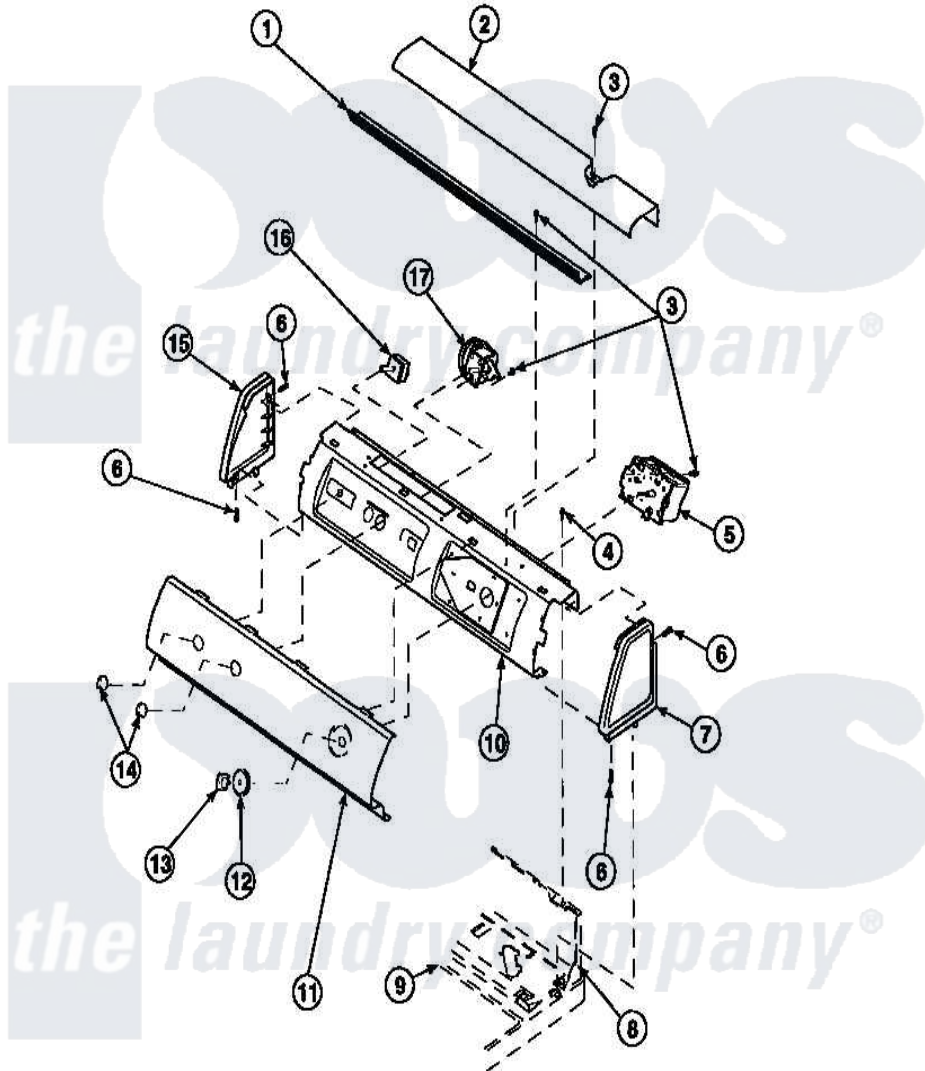

**Amana LW8413L2 (BOM: PLW8413L2 B) 10 - GRAPHIC PANEL, CTRL
MTG PLATE AND CTRLS**

Amana Residential Amana LW8413L2 (BOM: PLW8413L2 B) Washer Parts Parts Diagram 10 - GRAPHIC PANEL, CTRL
MTG PLATE AND CTRLS
Click on the part number to view part

Item	Original Part Number	Replaced By	Status	Part Description
2	34824		Not Available	TOP COVER
3	23962	W10116760		Screw
4	34904	489355		Screw, 8 X 1/2
6	501086	90767		Screw, 8A X 3/8 HeX Washer Head Tapping
7	34817		Not Available	END CAP(RIGHT)
8	34903		Not Available	PANEL, BACK HOOD (USE 37782)
9	34902P		Not Available	TOP
10	34821		Not Available	CONTROL MOUNTING PLATE
15	34818		Not Available	END CAP(LEFT)