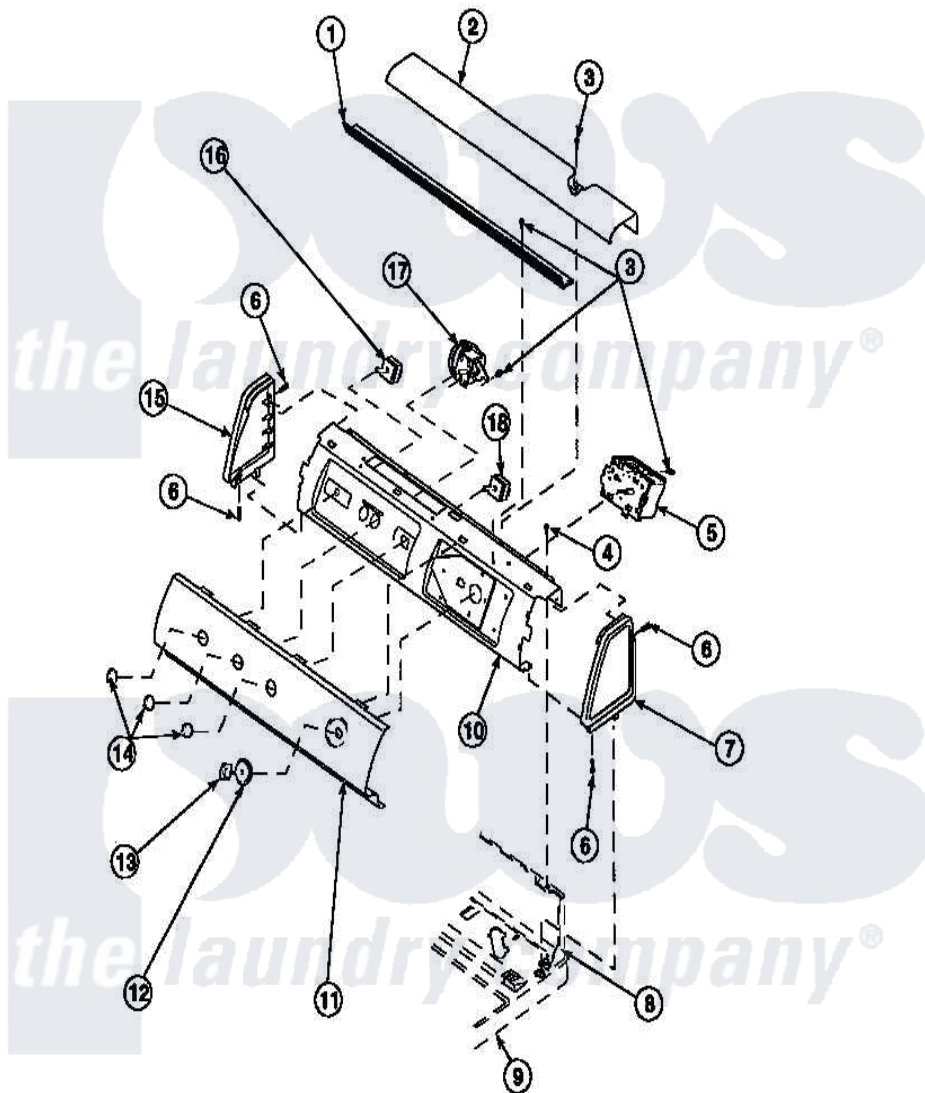

Amana LW8413L2 (BOM: PLW8413L2 B) 11 - GRAPHIC PANEL, CTRL  
MTG PLATE AND CTRLS

Amana Residential Amana LW8413L2 (BOM: PLW8413L2 B) Washer Parts Parts Diagram 11 - GRAPHIC PANEL, CTRL  
MTG PLATE AND CTRLS  
Click on the part number to view part

Item	Original Part Number	Replaced By	Status	Part Description
2	34824		Not Available	TOP COVER
3	23962	<a href="#">W10116760</a>		Screw
4	34904	<a href="#">489355</a>		Screw, 8 X 1/2
6	501086	<a href="#">90767</a>		Screw, 8A X 3/8 HeX Washer Head Tapping
7	34817		Not Available	END CAP(RIGHT)
8	34903		Not Available	PANEL, BACK HOOD (USE 37782)
9	34902P		Not Available	TOP
10	34821		Not Available	CONTROL MOUNTING PLATE
15	34818		Not Available	END CAP(LEFT)