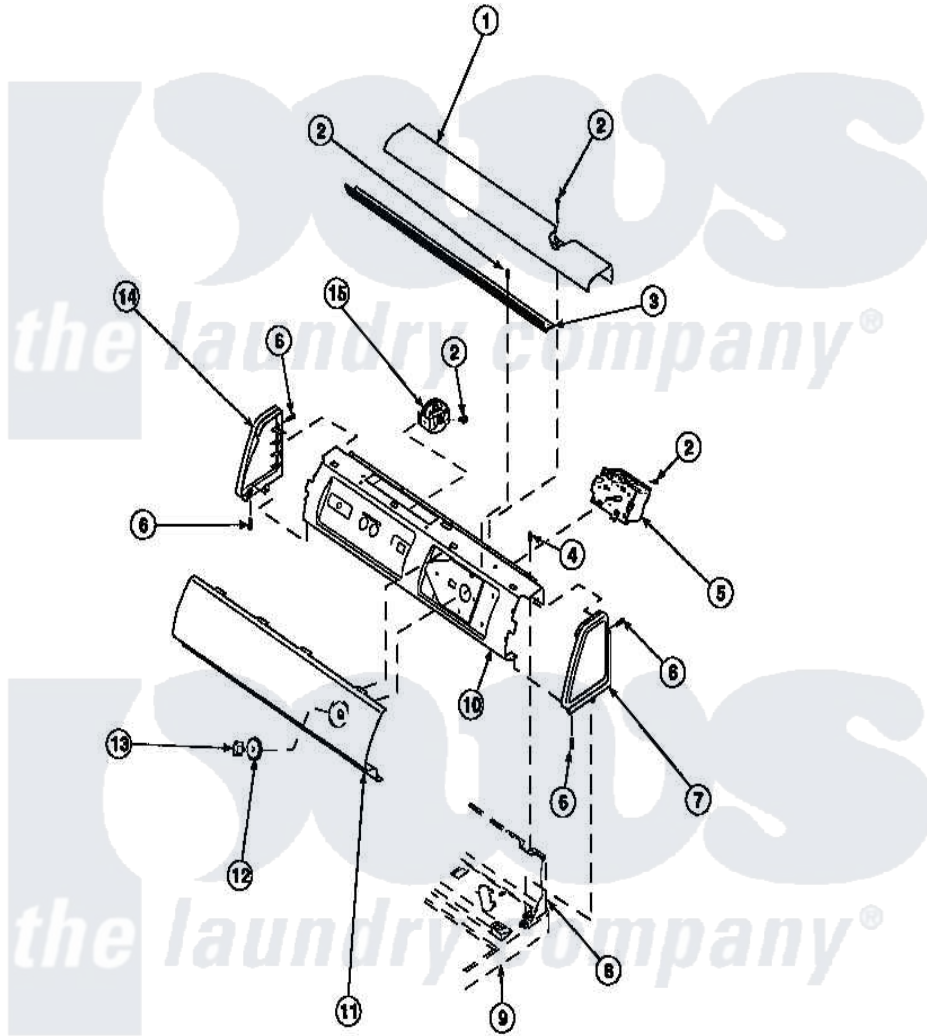

**Amana LW8413L2 (BOM: PLW8413L2 B) 13 - GRAPHIC PANEL, CTRL
MTG PLATE AND CTRLS**

Amana Residential Amana LW8413L2 (BOM: PLW8413L2 B) Washer Parts Parts Diagram 13 - GRAPHIC PANEL, CTRL
MTG PLATE AND CTRLS
Click on the part number to view part

Item	Original Part Number	Replaced By	Status	Part Description
2	23962	W10116760		Screw
4	34904	489355		Screw, 8 X 1/2
6	501086	90767		Screw, 8A X 3/8 HeX Washer Head Tapping
7	34817		Not Available	END CAP(RIGHT)
8	34903		Not Available	PANEL, BACK HOOD (USE 37782)
9	34902P		Not Available	TOP
10	34821		Not Available	CONTROL MOUNTING PLATE
12	33817		Not Available	ASSY,TIMER SKIRT-BLACK
13	33897			Knob, Timer-Washer-Blac
14	34818		Not Available	END CAP(LEFT)